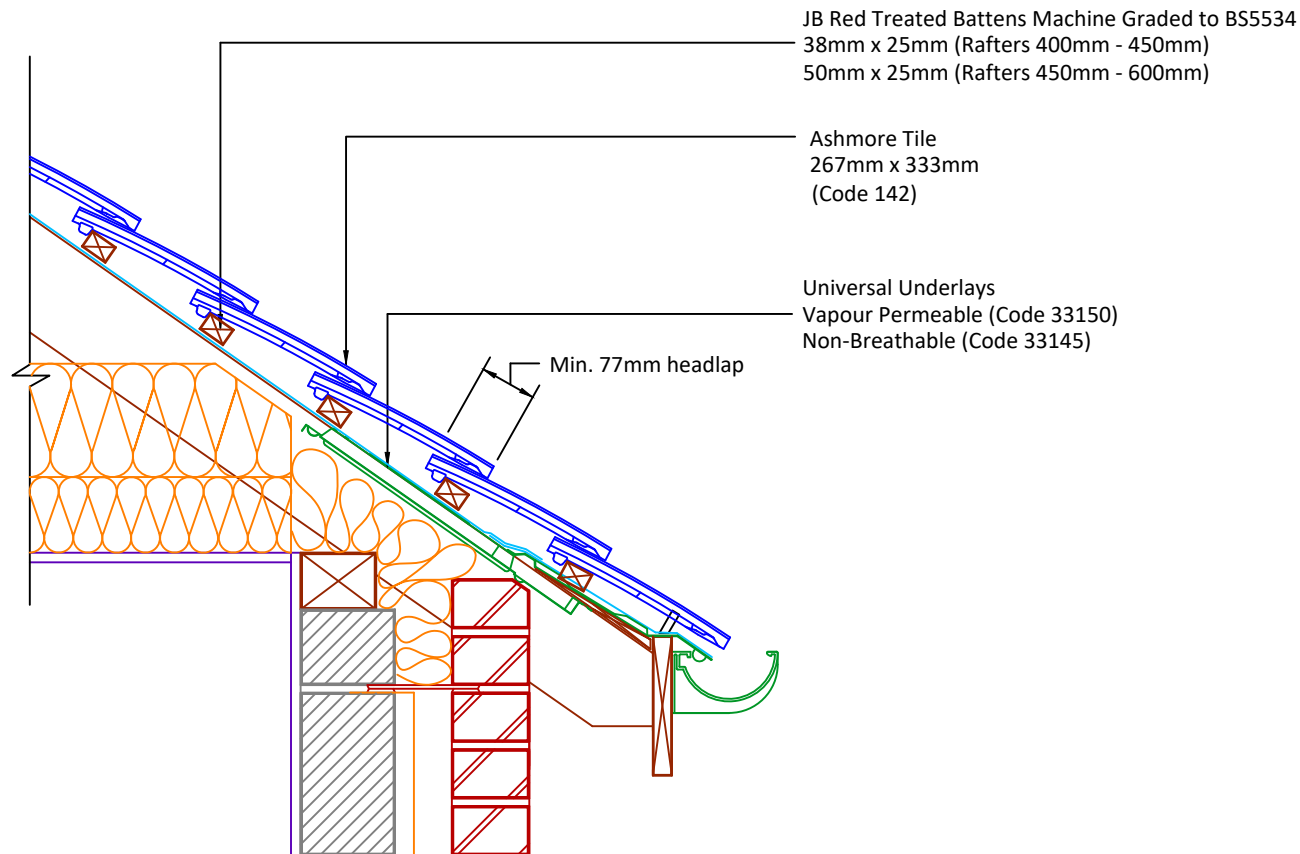

Feel free to talk to our experts at any time on 01283 722588.

Associated products & fixings

Ashmore Aluminium Nail Pack  
Code 30398 (500g)

Ashmore Stainless Steel Tile Clip  
Code 30130 (100 Pack)

Ashmore Eave Clip & Nail Packs  
Code 30297 (100 No)

Continuous Rafter Roll (2x6 metre)  
(Available for purchase separately)  
Code 46323

DRAWING NUMBER  
35914235

DRAWING REVISION  
A

DRAWING TITLE

10mm Open Ventilated Eaves

SCALE

1:10

Ashmore