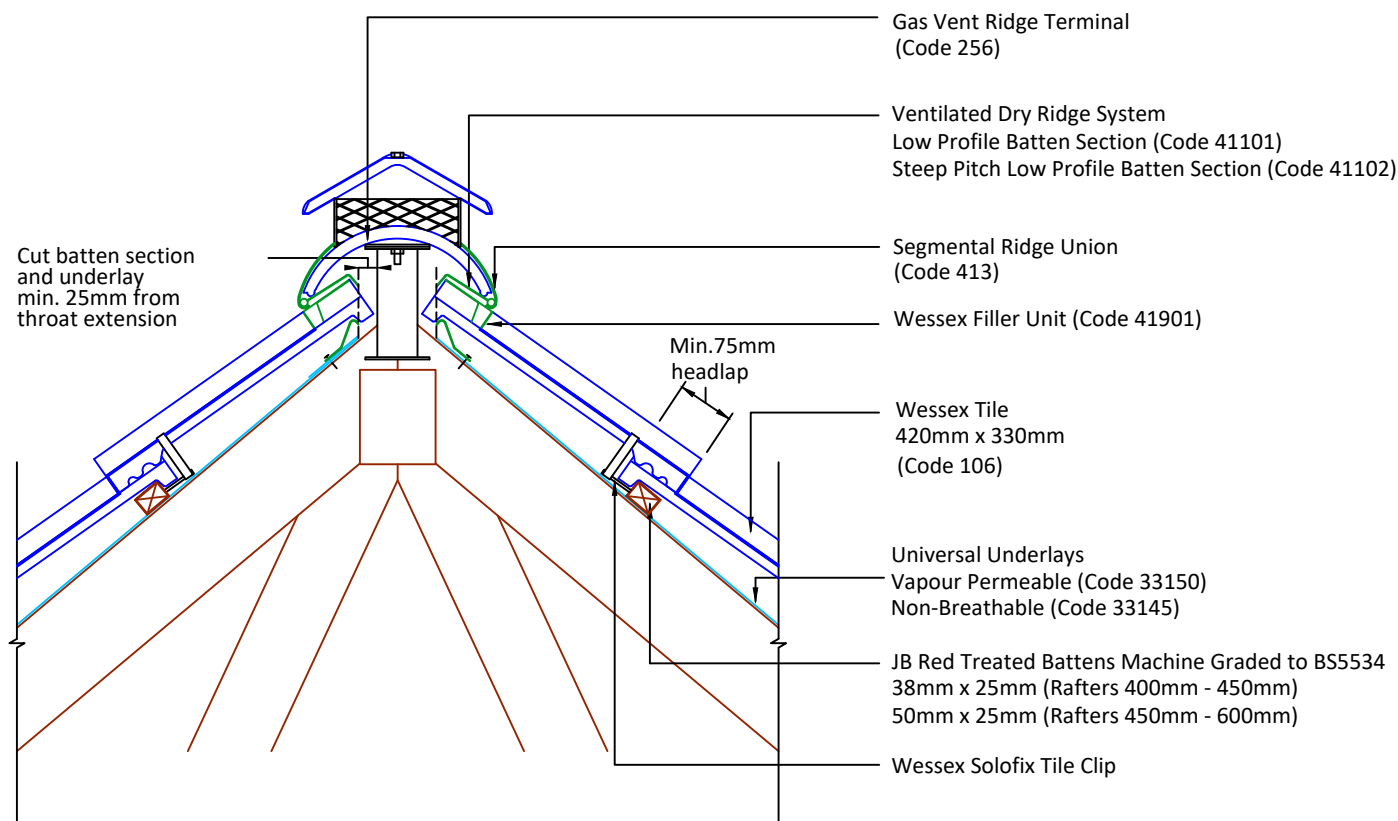

Feel free to talk to our experts at any time on 01283 722588.

Associated products & fixings

Wessex SoloFix Tile Clips  
Code 30442 (100 Pack)  
Code 30432 (500 Pack)

DRAWING NUMBER  
85710640

DRAWING REVISION  
A

DRAWING TITLE

Ridge Terminals Gas Ventilation - Dry Fix

SCALE

1:10

Wessex