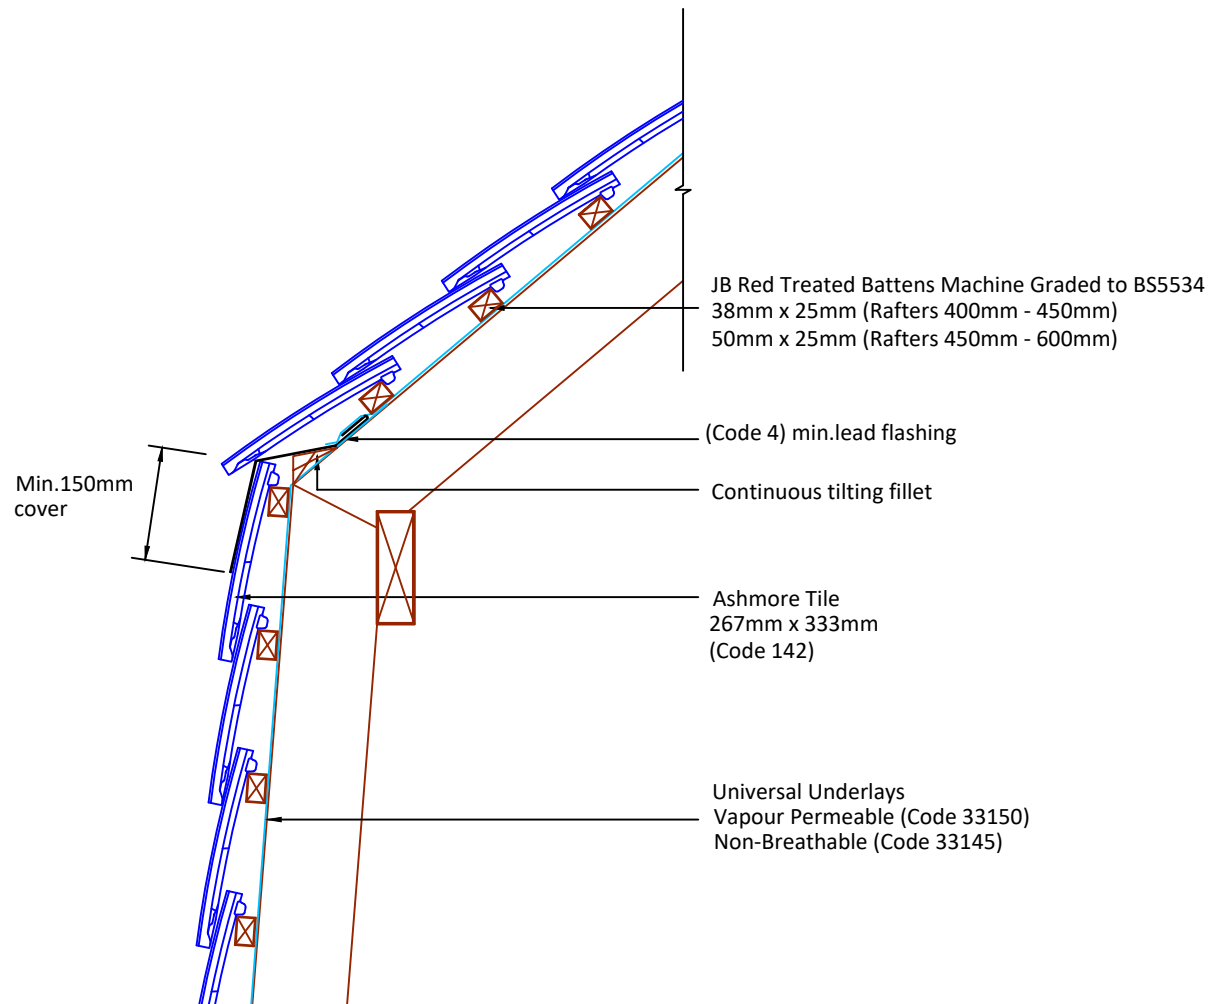

▲ Tilefix ▲ Specrite
▲ Estimator ▲ BIM

Visit marley.co.uk/technical-services for a full suite of online tools to help with your roof design, specification and fixing.

Feel free to talk to our experts at any time on 01283 722588.

Associated products & fixings

Ashmore Aluminium Nail Pack
Code 30398 (500g)

Ashmore Stainless Steel Tile Clip
Code 30130 (100 Pack)

Ashmore RH Verge Clip &
Nail Pack
Code 30263 (50 Pack)

Ashmore LH Verge Clip &
Nail Pack
Code 30263 (50 Pack)

DRAWING NUMBER
80214240

DRAWING REVISION
A

DRAWING TITLE

Mansard - Tiling Below Change of Pitch

SCALE

1:10

Ashmore