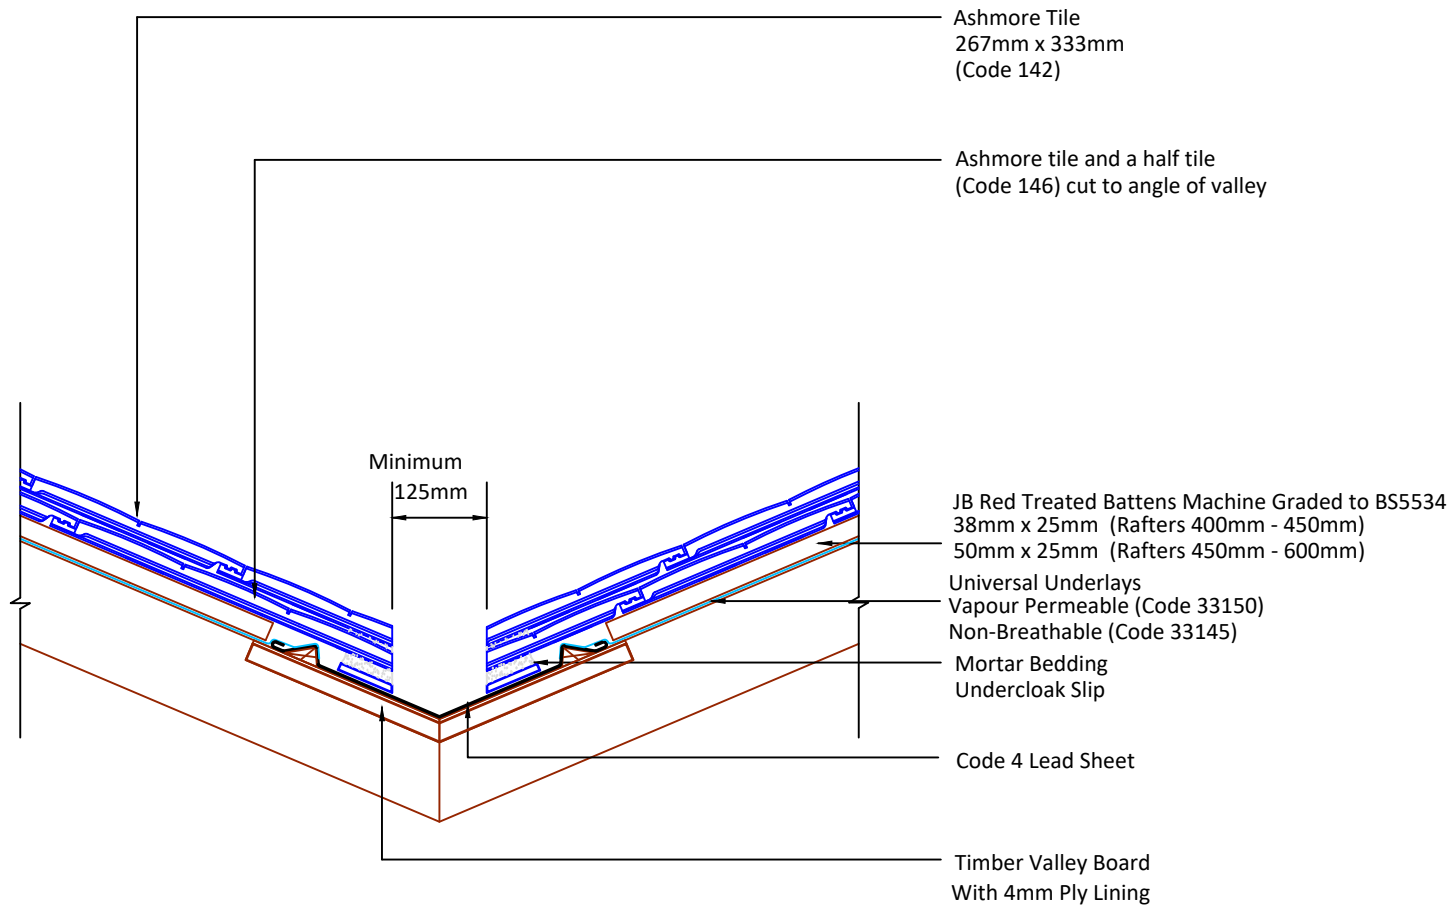

Feel free to talk to our experts at any time on 01283 722588.

Associated products & fixings

Ashmore Aluminium Nail Pack  
Code 30398 (500g)

Ashmore Stainless Steel Tile Clip  
Code 30130 (100 Pack)

DRAWING NUMBER

61514200

DRAWING REVISION

A

DRAWING TITLE

Lead Valley

SCALE

1:10

Ashmore