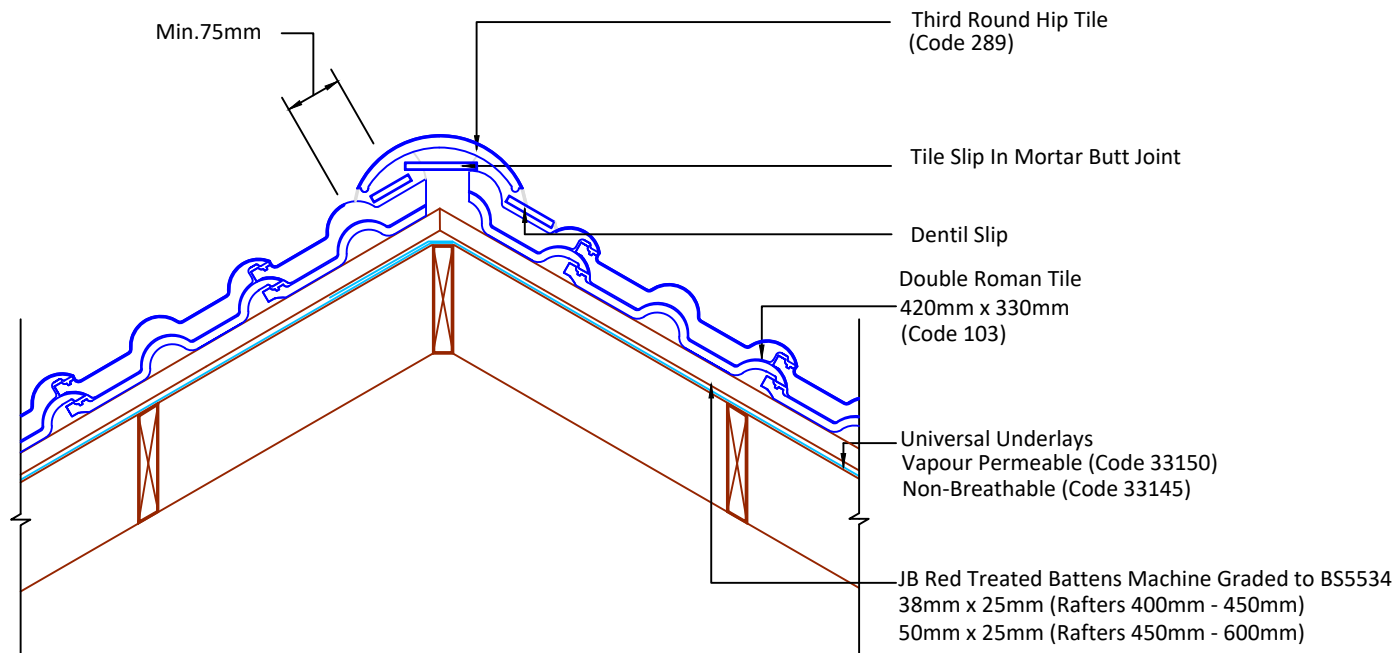

▲ Tilefix ▲ Specrite

▲ Estimator ▲ BIM

Visit marley.co.uk/technical-services for a full suite of online tools to help with your roof design, specification and fixing.

Feel free to talk to our experts at any time on 01283 722588.

Associated products & fixings
Double Roman Aluminium Nail Pack
Code 30351 (500g)

Double Roman SoloFix Tile Clips
Code 30443 (100 Pack)
Code 30433 (500 Pack)

DRAWING NUMBER
55610300

DRAWING REVISION
A

DRAWING TITLE

Mortar Bedded Hip - Third Round

SCALE

1:10

Double Roman