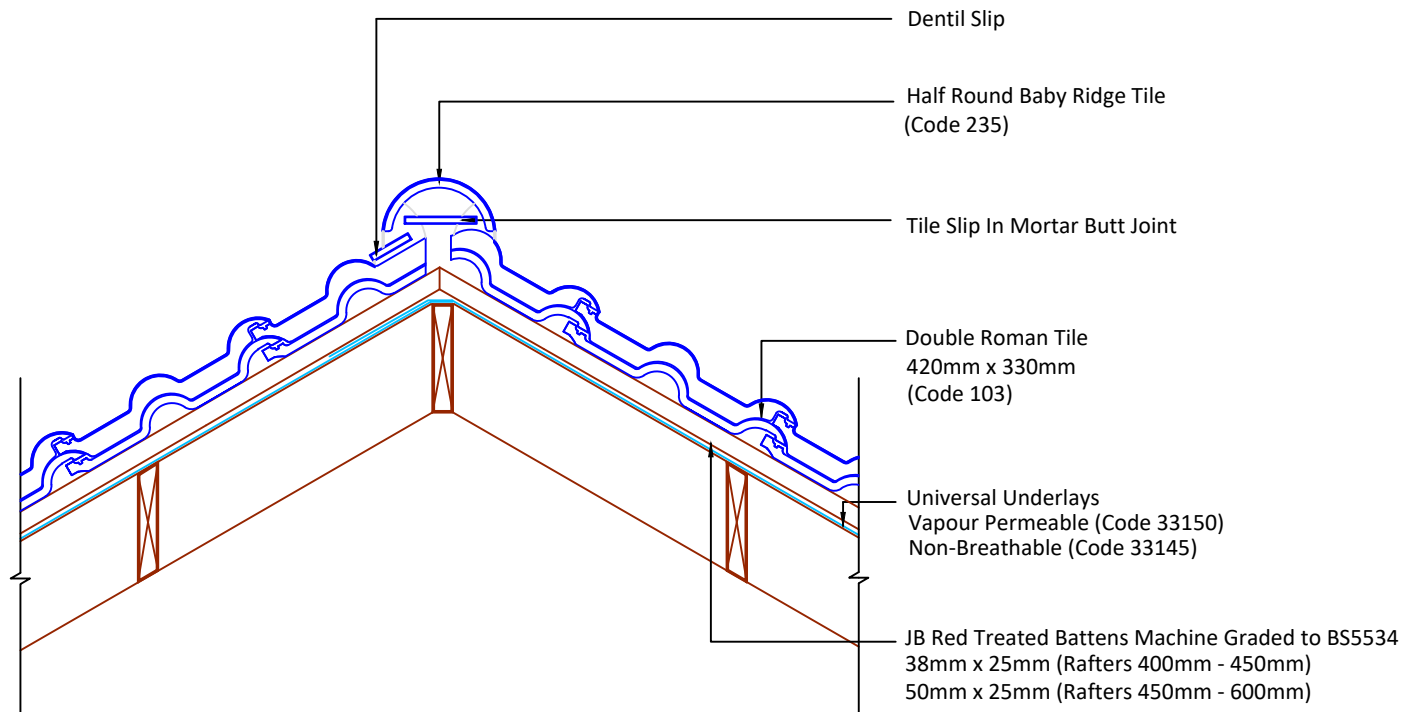

Feel free to talk to our experts at any time on 01283 722588.

Associated products & fixings

Double Roman Aluminium Nail Pack  
Code 30351 (500g)

Double Roman SoloFix Tile Clips  
Code 30443 (100 Pack)  
Code 30433 (500 Pack)

DRAWING NUMBER  
57510300

DRAWING REVISION  
A

DRAWING TITLE

Small Scale Mortar Bedded Hip - Half Round

SCALE

1:10

Double Roman