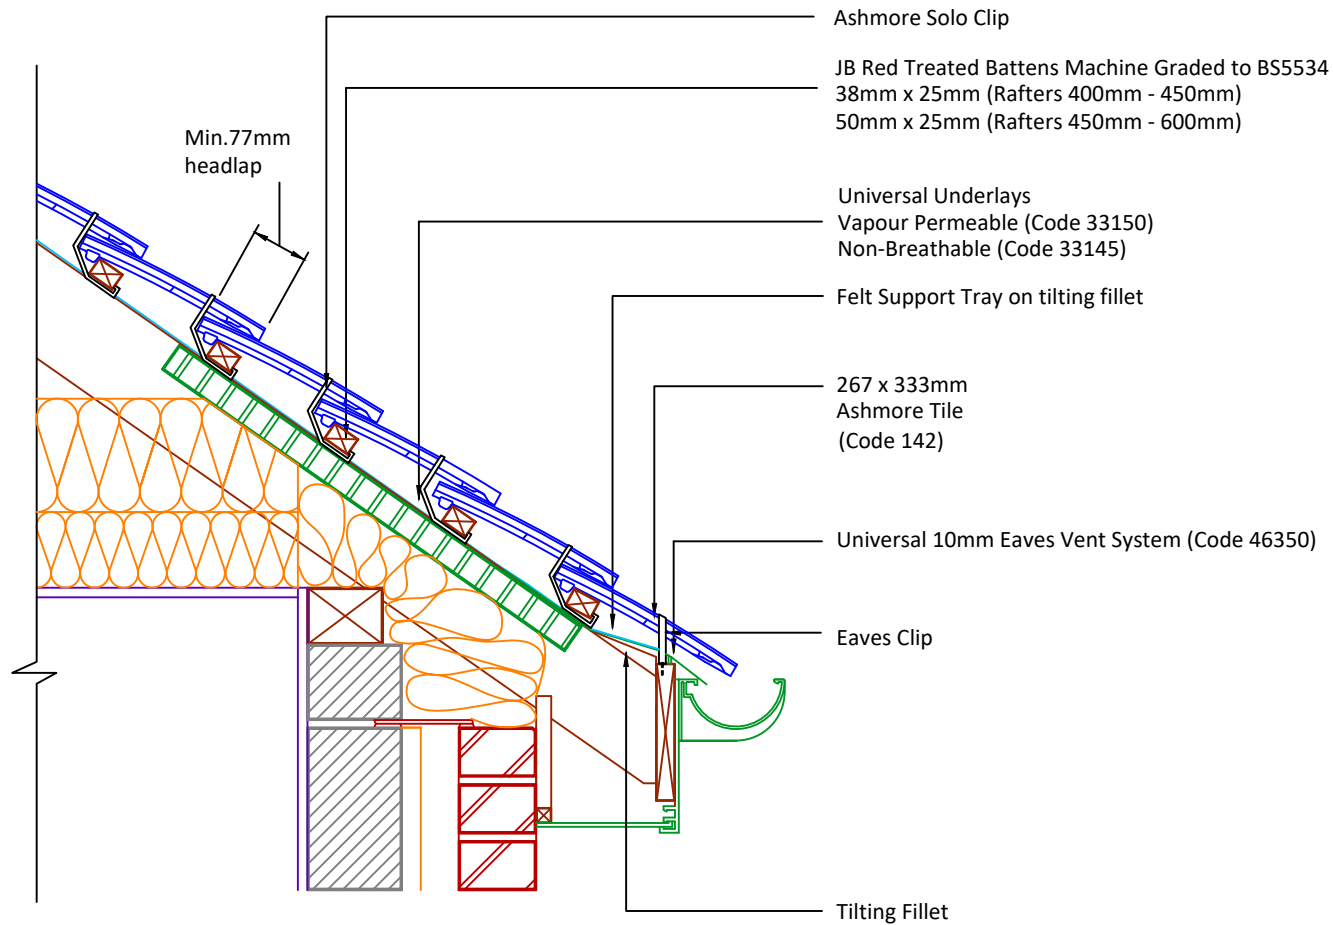

Feel free to talk to our experts at any time on  
01283 722588.

Associated products & fixings

Ashmore Aluminium Nail Pack  
Code 30398 (500g)

Ashmore Solo Clip  
Code 30141 (250 Pack)

Ashmore Eave Clip & Nail Packs  
Code 30297 (100 No)

Continuous Rafter Roll (2x6  
metre)  
(Available for purchase  
separately)  
Code 46323

DRAWING NUMBER  
35314235

DRAWING REVISION  
B

DRAWING TITLE

Fascia Ventilated Eaves 10mm - Cold Roof

SCALE

1:10

Ashmore