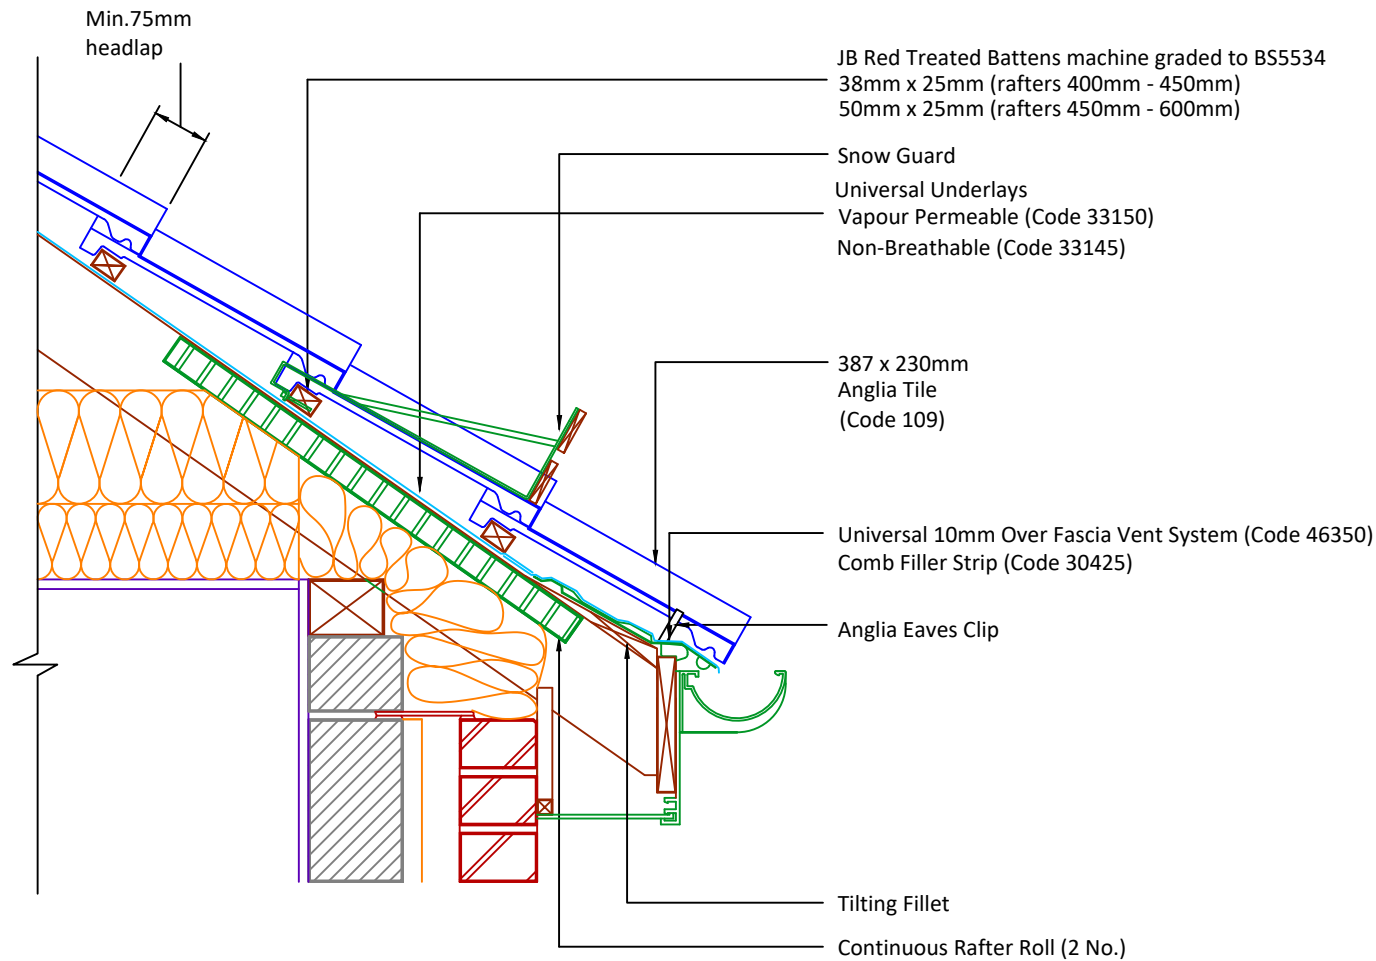

▲ Tilefix ▲ Specrite

▲ Estimator ▲ BIM

Visit [marley.co.uk/technical-services](http://marley.co.uk/technical-services) for a full suite of online tools to help with your roof design, specification and fixing.

Feel free to talk to our experts at any time on 01283 722588.

Associated products & fixings

DRAWING NUMBER

87018635

DRAWING REVISION

A

DRAWING TITLE

Snow Guards

SCALE

1:10

Anglia