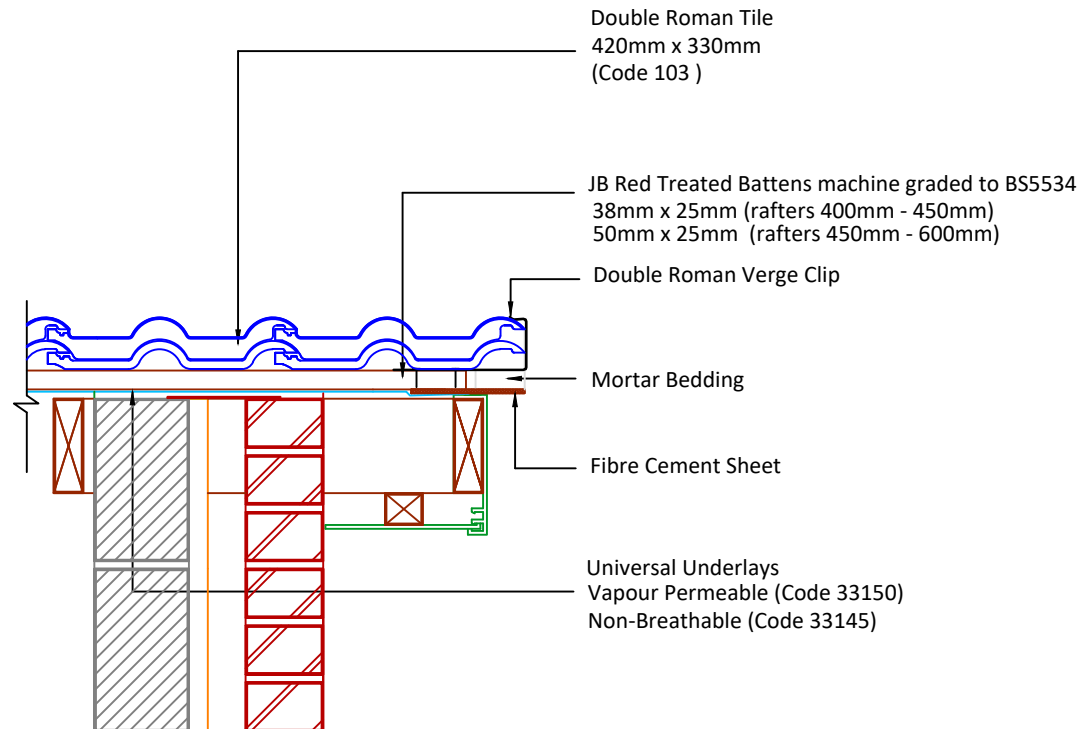

Tilefix Specrite

Estimator BIM

Visit marley.co.uk/technical-services for a full suite of online tools to help with your roof design, specification and fixing.

Feel free to talk to our experts at any time on 01283 722588.

Associated products & fixings

Double Roman Aluminium Nail Pack
Code 30351 (500g)

Double Roman SoloFix Tile Clips
Code 30443 (100 Pack)
Code 30433 (500 Pack)

Double Roman RH Verge
Clip & Nail Pack
Code 30289 (50 Pack)

Double Roman LH Verge
Clip & Nail Pack
Code 30290 (50 Pack)

DRAWING NUMBER
45610300

DRAWING REVISION
A

DRAWING TITLE

Mortar Bedded Verge with Nailed Fibre Cement Undercloak - RH

SCALE

1:10

Double
Roman