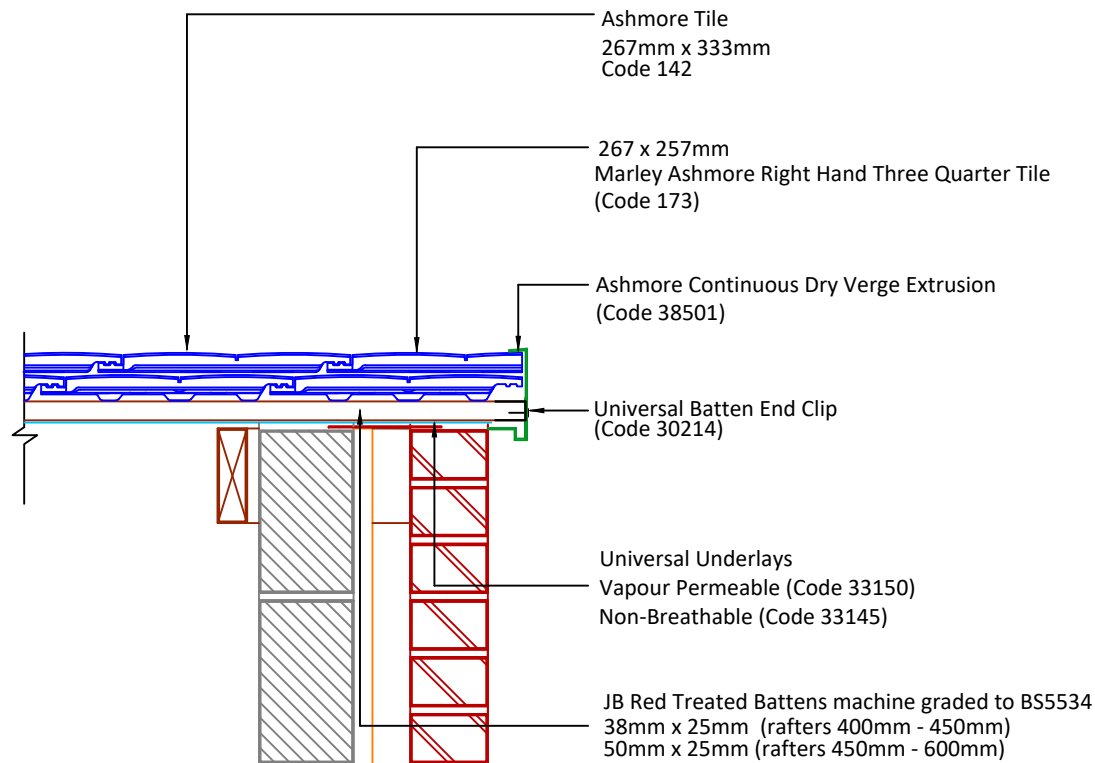

Tilefix Specrite
Estimator BIM

Visit marley.co.uk/technical-services for a full suite of online tools to help with your roof design, specification and fixing.

Feel free to talk to our experts at any time on 01283 722588.

Associated products & fixings

Ashmore Solo Clip
Code 30141 (250 Pack)

Universal Batten End Clips
Code 30214 (56 Pack)

Ashmore Dry Verge Starter Kit
Code 39901

DRAWING NUMBER
40614200

DRAWING REVISION
B

DRAWING TITLE

Ashmore Dry Verge to Brickwork - RH

SCALE

1:10

Ashmore