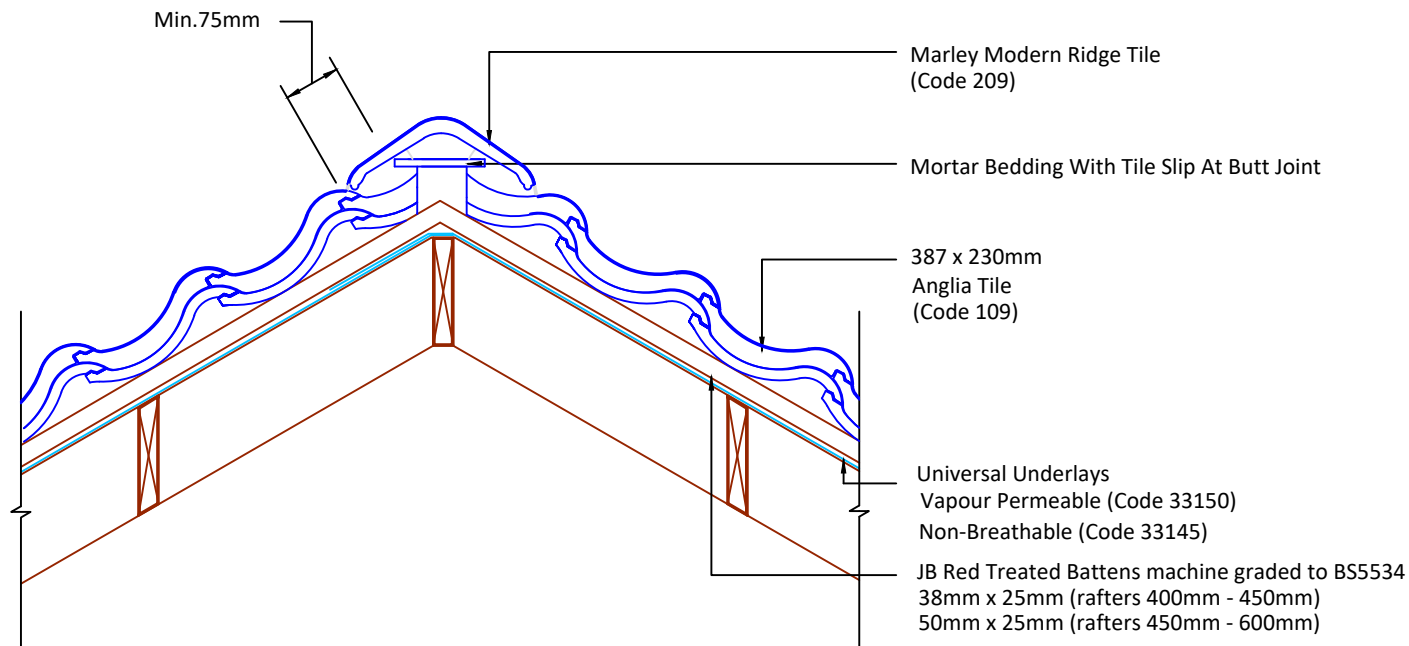

▲ Tilefix ▲ Specrite

▲ Estimator ▲ BIM

Visit marley.co.uk/technical-services for a full suite of online tools to help with your roof design, specification and fixing.

Feel free to talk to our experts at any time on 01283 722588.

Associated products & fixings

Anglia Aluminium Nail Pack
Code 30349 (500g)

Anglia SoloFix Tile Clips
Code 30444 (100 Pack)
Code 30434 (500 Pack)

DRAWING NUMBER
55118600

DRAWING REVISION
A

DRAWING TITLE

Mortar Bedded Hip - Modern

SCALE

1:10

Anglia