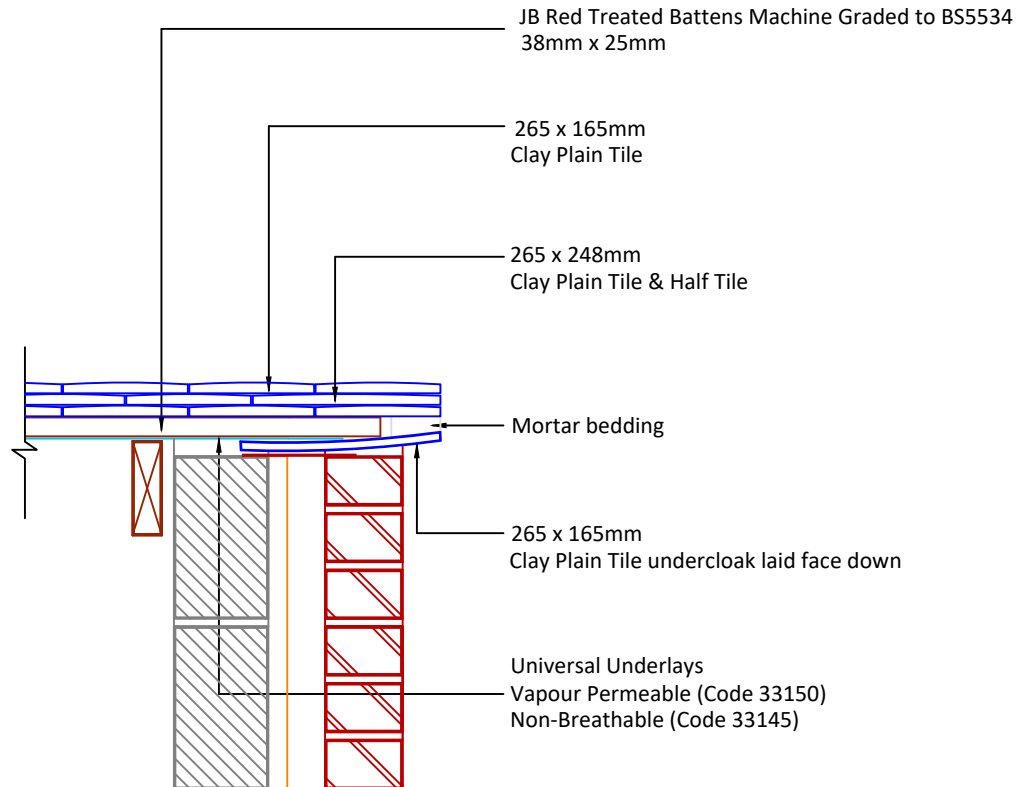

Associated products & fixings

Plain Aluminium Nail Pack
Code 30348 (500g)

DRAWING NUMBER
448CPT00

DRAWING REVISION
A

DRAWING TITLE

Mortar Bedded Verge with Bedded Plain Tile Undercloak - RH

SCALE

1:10