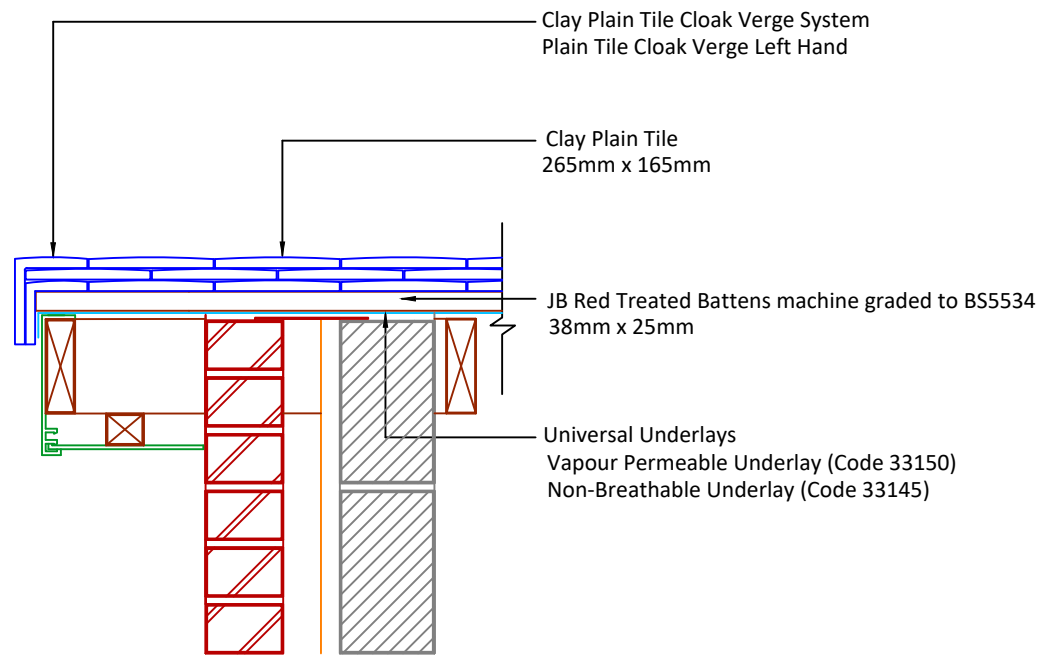

▲ Tilefix ▲ Specrite
▲ Estimator ▲ BIM

Visit marley.co.uk/technical-services for a full suite of online tools to help with your roof design, specification and fixing.

Feel free to talk to our experts at any time on 01283 722588.

Associated products & fixings

DRAWING NUMBER

433CPT00

DRAWING REVISION

A

DRAWING TITLE

Cloak Verge to Bargeboard LH

SCALE