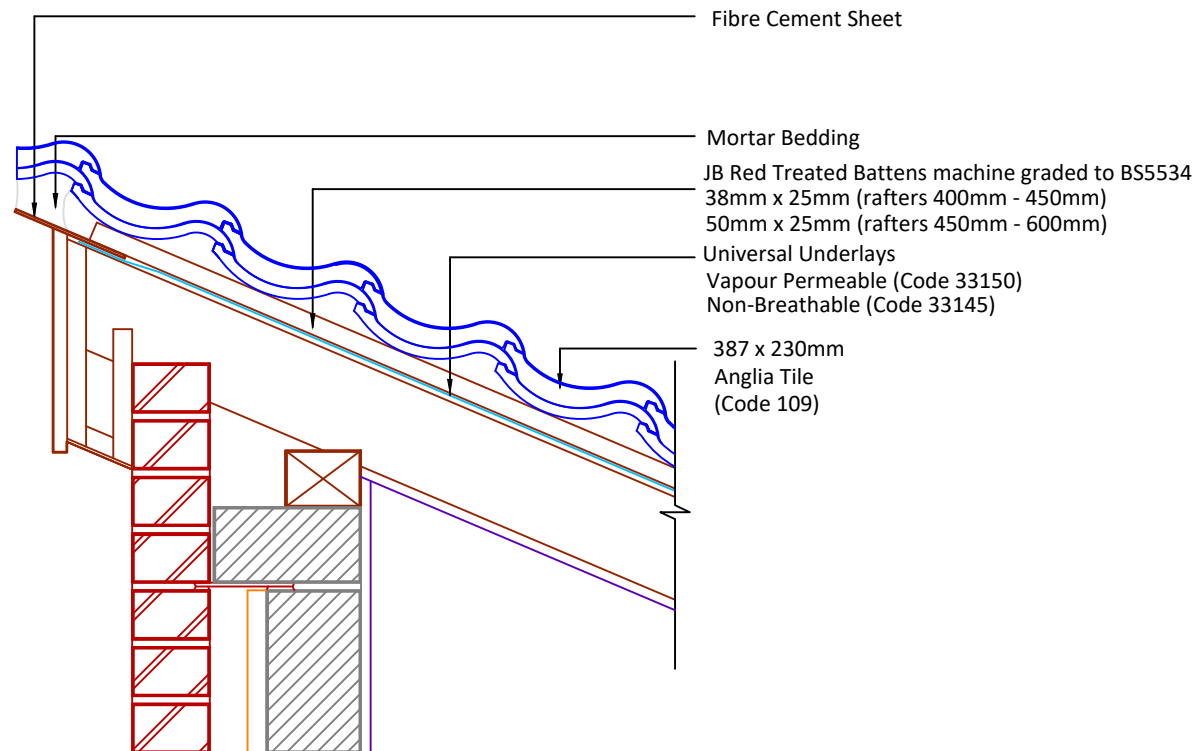

▲ Tilefix ▲ Specrite

▲ Estimator ▲ BIM

Visit marley.co.uk/technical-services for a full suite of online tools to help with your roof design, specification and fixing.

Feel free to talk to our experts at any time on 01283 722588.

Associated products & fixings

Anglia Aluminium Nail Pack
Code 30349 (500g)

Anglia SoloFix Tile Clips
Code 30444 (100 Pack)
Code 30434 (500 Pack)

Anglia RH Verge Clip & Nail Pack
Code 30284 (50 Pack)

Anglia LH Verge Clip & Nail Pack
Code 30286 (50 Pack)

DRAWING NUMBER
45318600

DRAWING REVISION
A

DRAWING TITLE

Mortar Bedded Raking Verge with Nailed Fibre Cement Undercloak LH

SCALE

1:10

Anglia