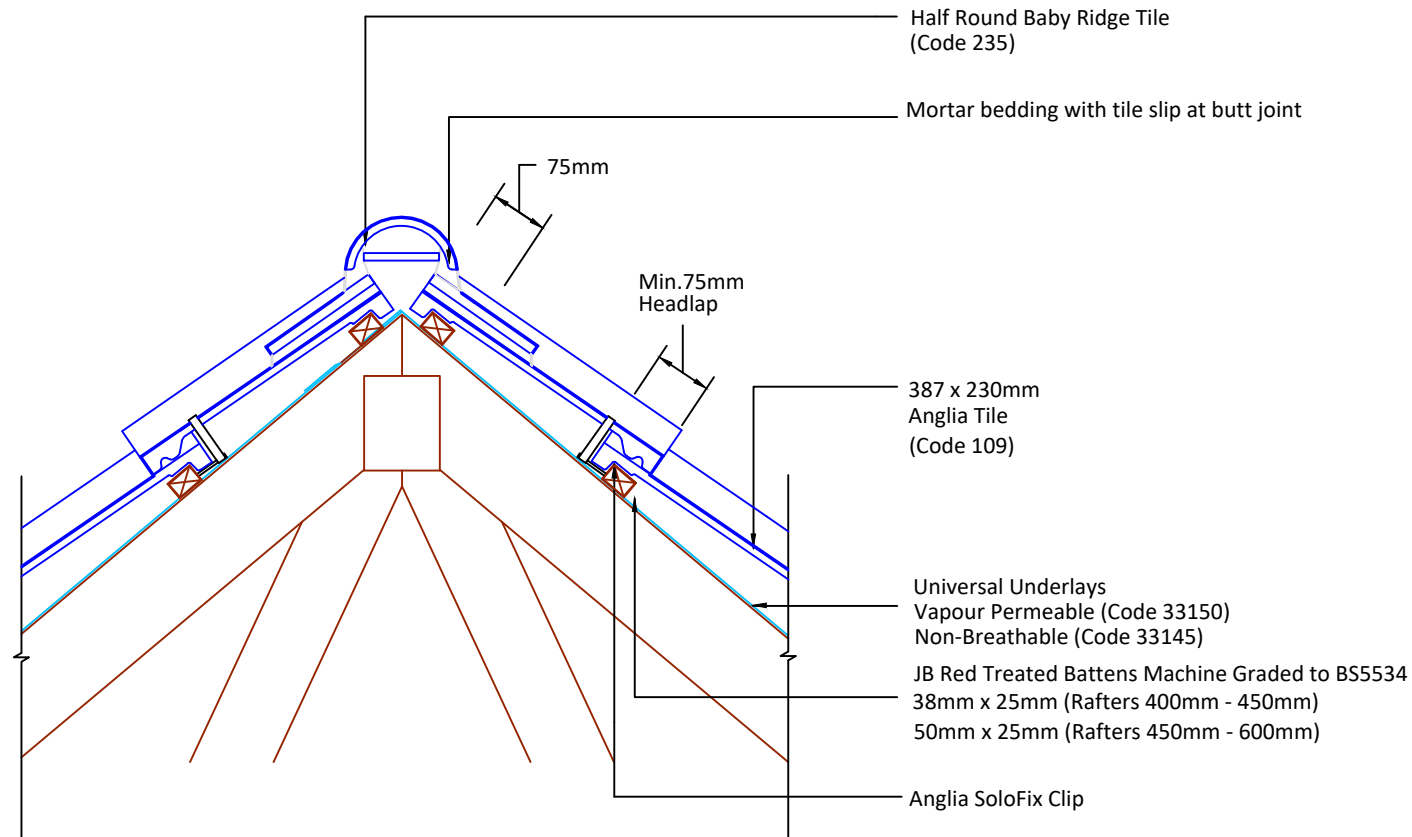

▲ Tilefix ▲ Specrite

▲ Estimator ▲ BIM

Visit marley.co.uk/technical-services for a full suite of online tools to help with your roof design, specification and fixing.

Feel free to talk to our experts at any time on 01283 722588.

Associated products & fixings

Anglia Aluminium Nail Pack
Code 30349 (500g)

Anglia SoloFix Tile Clips
Code 30444 (100 Pack)
Code 30434 (500 Pack)

DRAWING NUMBER

76018640

DRAWING REVISION

A

DRAWING TITLE

Small Scale Mortar Bedded Ridge - Half Round

SCALE

1:10

Anglia