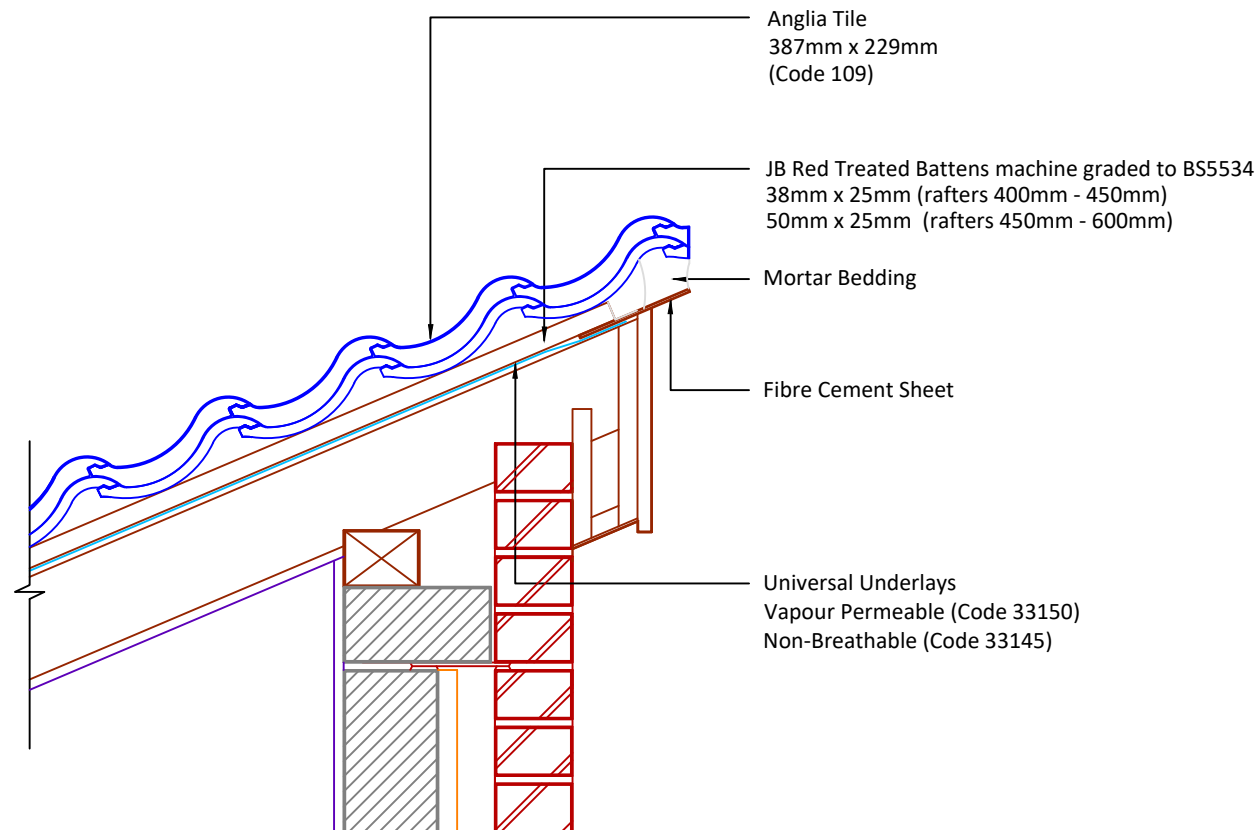

Anglia RH Verge Clip & Nail  
Pack  
Code 30284 (50 Pack)

Anglia LH Verge Clip & Nail  
Pack  
Code 30286 (50 Pack)

DRAWING NUMBER  
45418600

DRAWING REVISION  
A

DRAWING TITLE

Mortar Bedded Raking Verge with Nailed Fibre Cement Undercloak RH

SCALE

1:10

Anglia