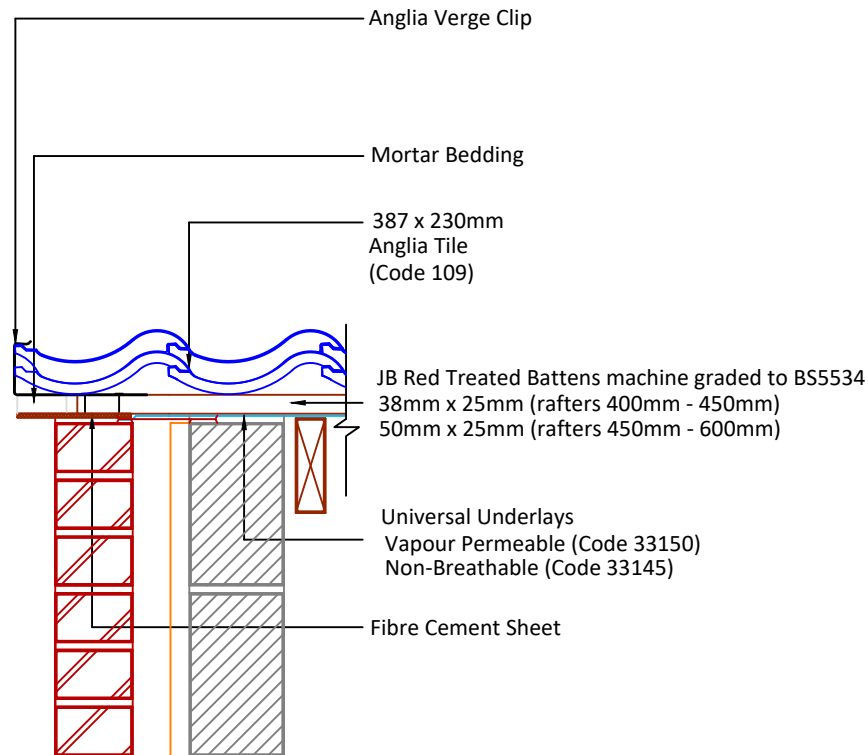

▲ Tilefix ▲ Specrite

▲ Estimator ▲ BIM

Visit marley.co.uk/technical-services for a full suite of online tools to help with your roof design, specification and fixing.

Feel free to talk to our experts at any time on 01283 722588.

Associated products & fixings

Anglia Aluminium Nail Pack
Code 30349 (500g)

Anglia SoloFix Tile Clips
Code 30444 (100 Pack)
Code 30434 (500 Pack)

Anglia RH Verge Clip & Nail Pack
Code 30284 (50 Pack)

Anglia LH Verge Clip & Nail Pack
Code 30286 (50 Pack)

DRAWING NUMBER
44518600

DRAWING REVISION
A

DRAWING TITLE

Mortar Bedded Verge with Bedded Fibre Cement Undercloak LH

SCALE

1:10

Anglia