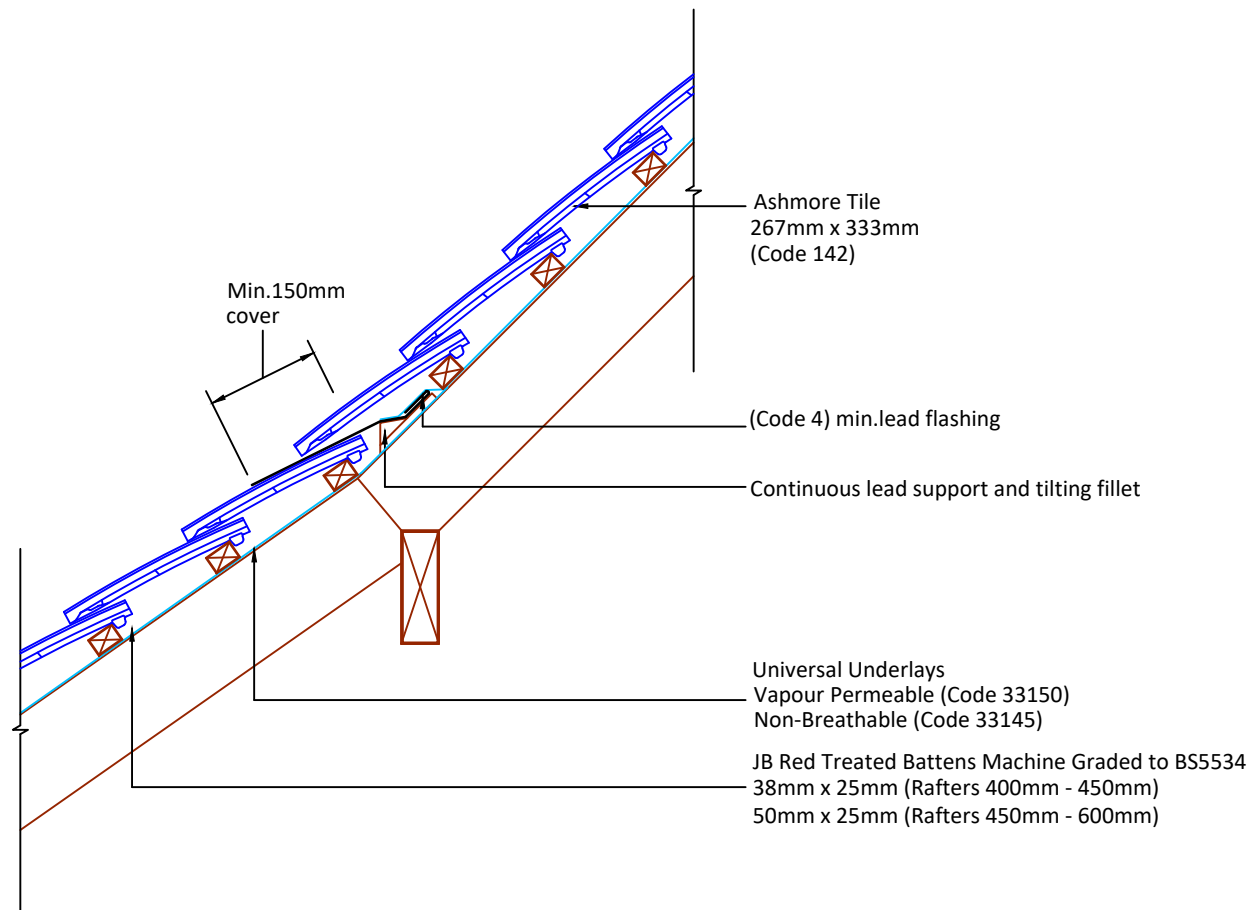

▲ Tilefix ▲ Specrite
▲ Estimator ▲ BIM

Visit marley.co.uk/technical-services for a full suite of online tools to help with your roof design, specification and fixing.

Feel free to talk to our experts at any time on 01283 722588.

Associated products & fixings

Ashmore Aluminium Nail Pack
Code 30398 (500g)

Ashmore Stainless Steel Tile Clip
Code 30130 (100 Pack)

Ashmore RH Verge Clip &
Nail Pack
Code 30263 (50 Pack)

Ashmore LH Verge Clip &
Nail Pack
Code 30263 (50 Pack)

DRAWING NUMBER
80614235

DRAWING REVISION
A

DRAWING TITLE

Sprocket - Tiling Below Change of Pitch

SCALE

1:10

Ashmore