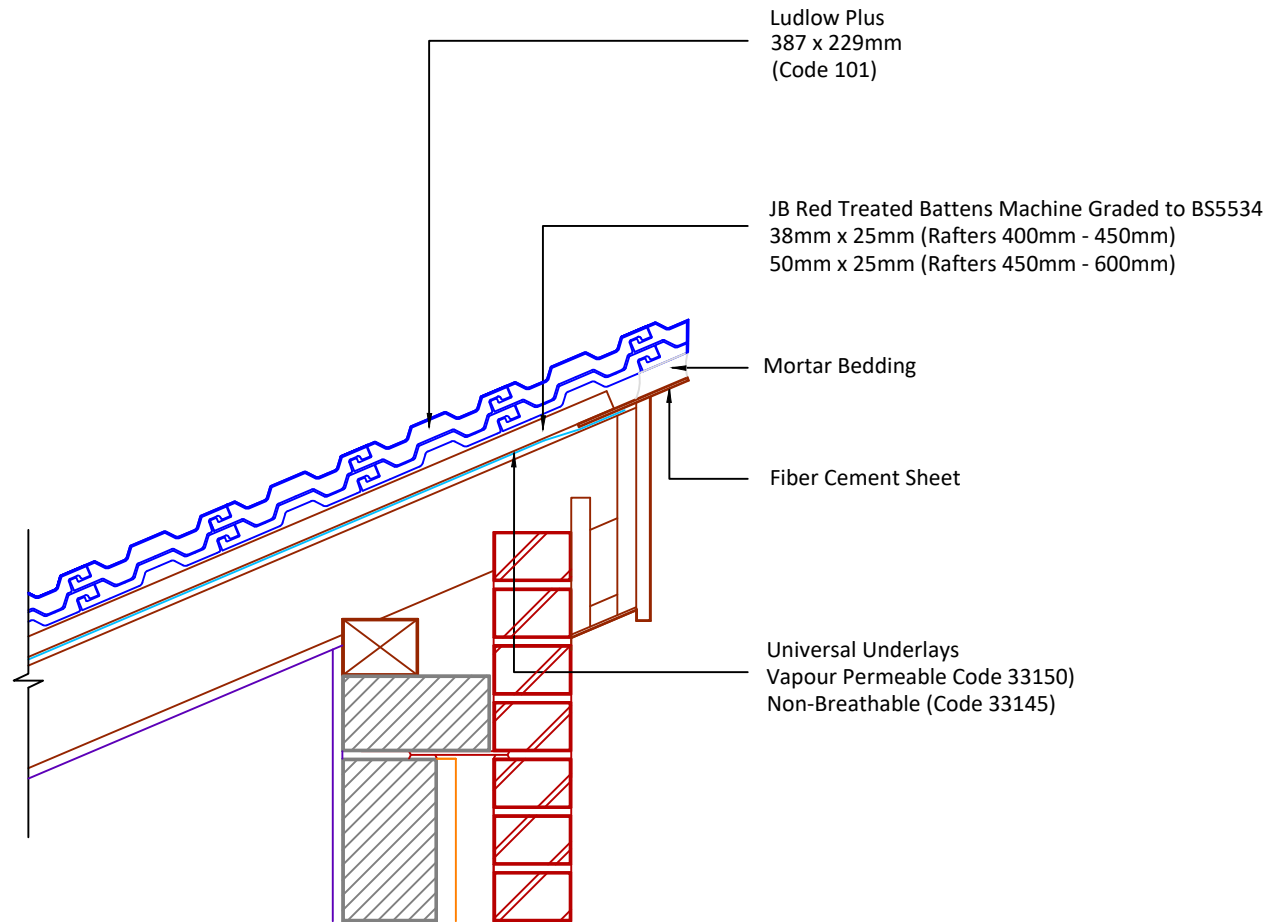

Tilefix Specrite

Estimator BIM

Visit marley.co.uk/technical-services for a full suite of online tools to help with your roof design, specification and fixing.

Feel free to talk to our experts at any time on 01283 722588.

DRAWING NUMBER
45410100

DRAWING REVISION
A

DRAWING TITLE

Mortar Bedded Raking Verge with Nailed Fibre Cement Underloak RH

SCALE

1:10

Ludlow
Plus