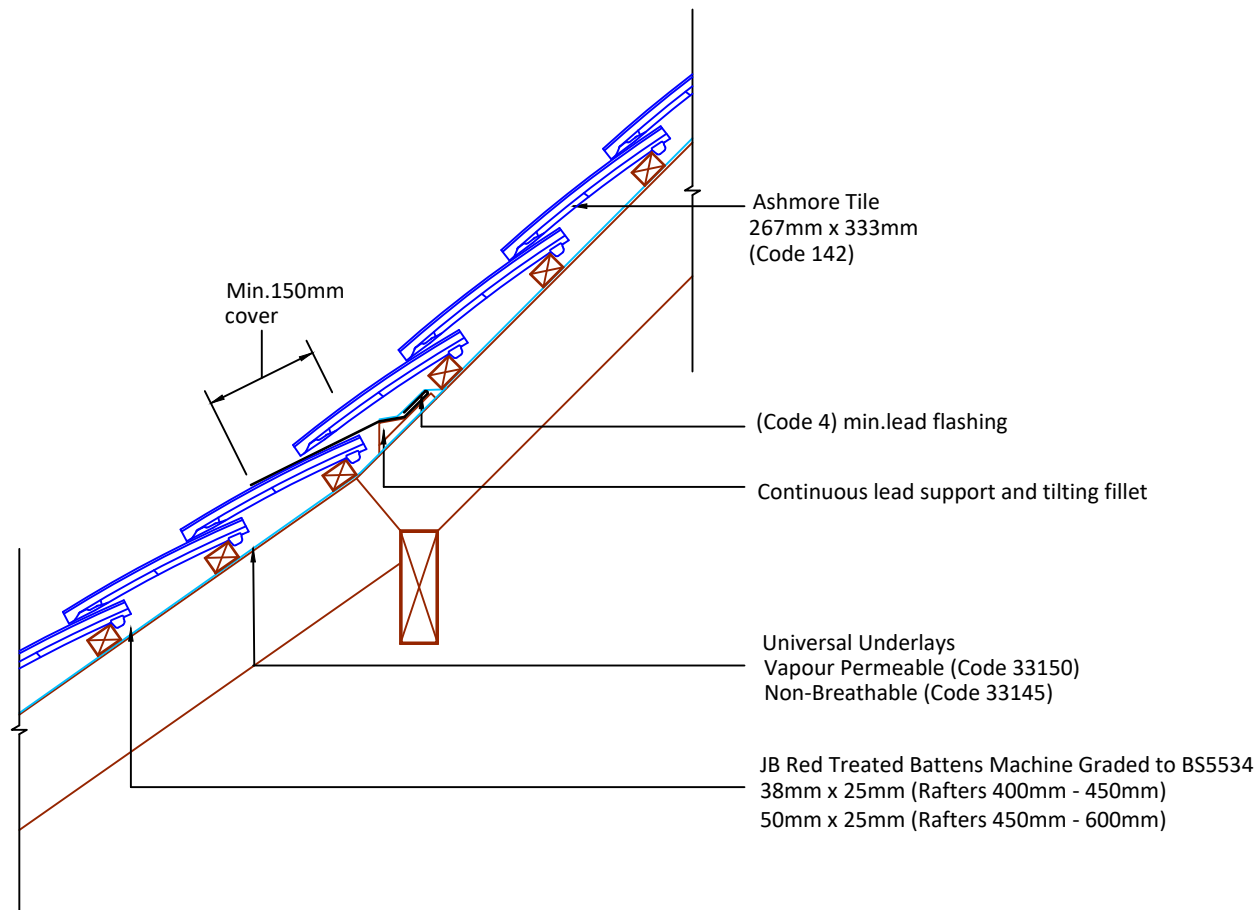

▲ Tilefix ▲ Specrite
▲ Estimator ▲ BIM

Visit marley.co.uk/technical-services for a full suite of online tools to help with your roof design, specification and fixing.

Feel free to talk to our experts at any time on 01283 722588.

Associated products & fixings

Ashmore Aluminium Nail Pack
Code 30398 (500g)

Ashmore Stainless Steel Tile Clip
Code 30130 (100 Pack)

Ashmore RH Verge Clip & Nail Pack
Code 30263 (50 Pack)

Ashmore LH Verge Clip & Nail Pack
Code 30263 (50 Pack)

DRAWING NUMBER
80514235

DRAWING REVISION
A

DRAWING TITLE

Sprocket - Tiling Above Change of Pitch

SCALE

1:10

Ashmore