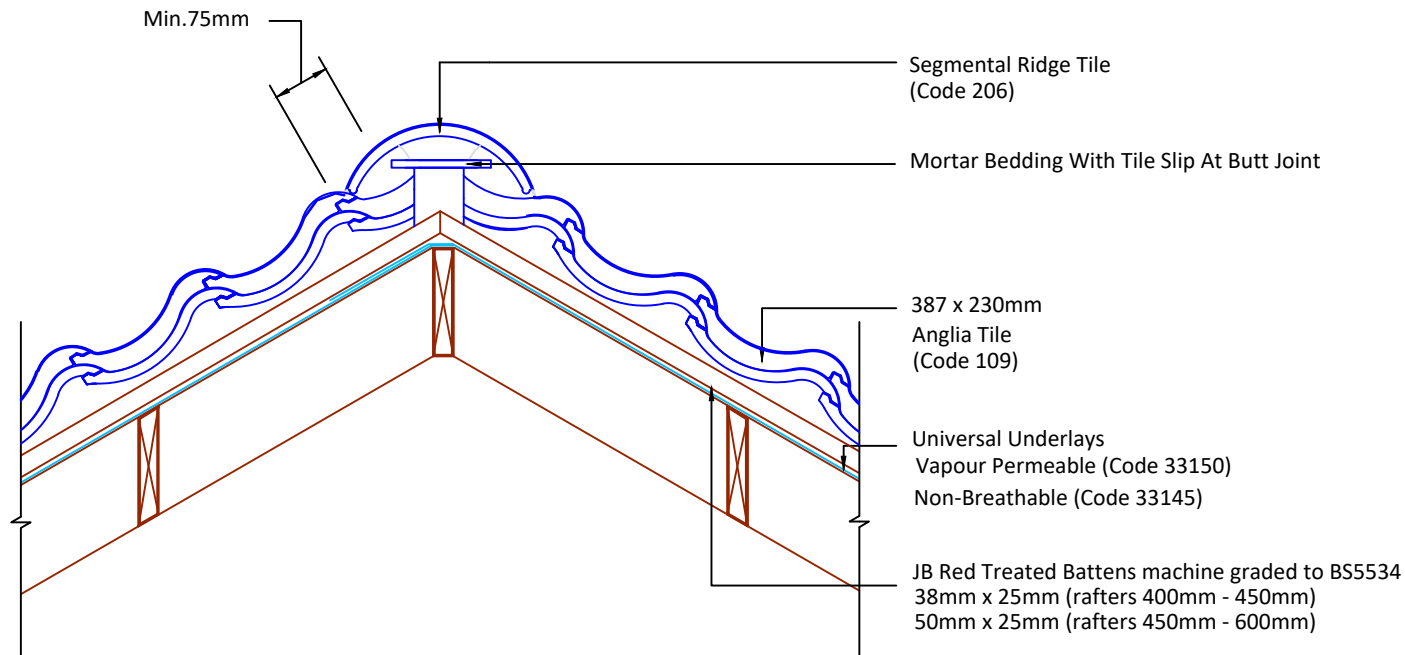

▲ Tilefix ▲ Specrite

▲ Estimator ▲ BIM

Visit marley.co.uk/technical-services for a full suite of online tools to help with your roof design, specification and fixing.

Feel free to talk to our experts at any time on 01283 722588.

Associated products & fixings

Anglia Aluminium Nail Pack
Code 30349 (500g)

Anglia SoloFix Tile Clips
Code 30444 (100 Pack)
Code 30434 (500 Pack)

DRAWING NUMBER
55018600

DRAWING REVISION
A

DRAWING TITLE

Mortar Bedded Hip - Segmental

SCALE

1:10

Anglia