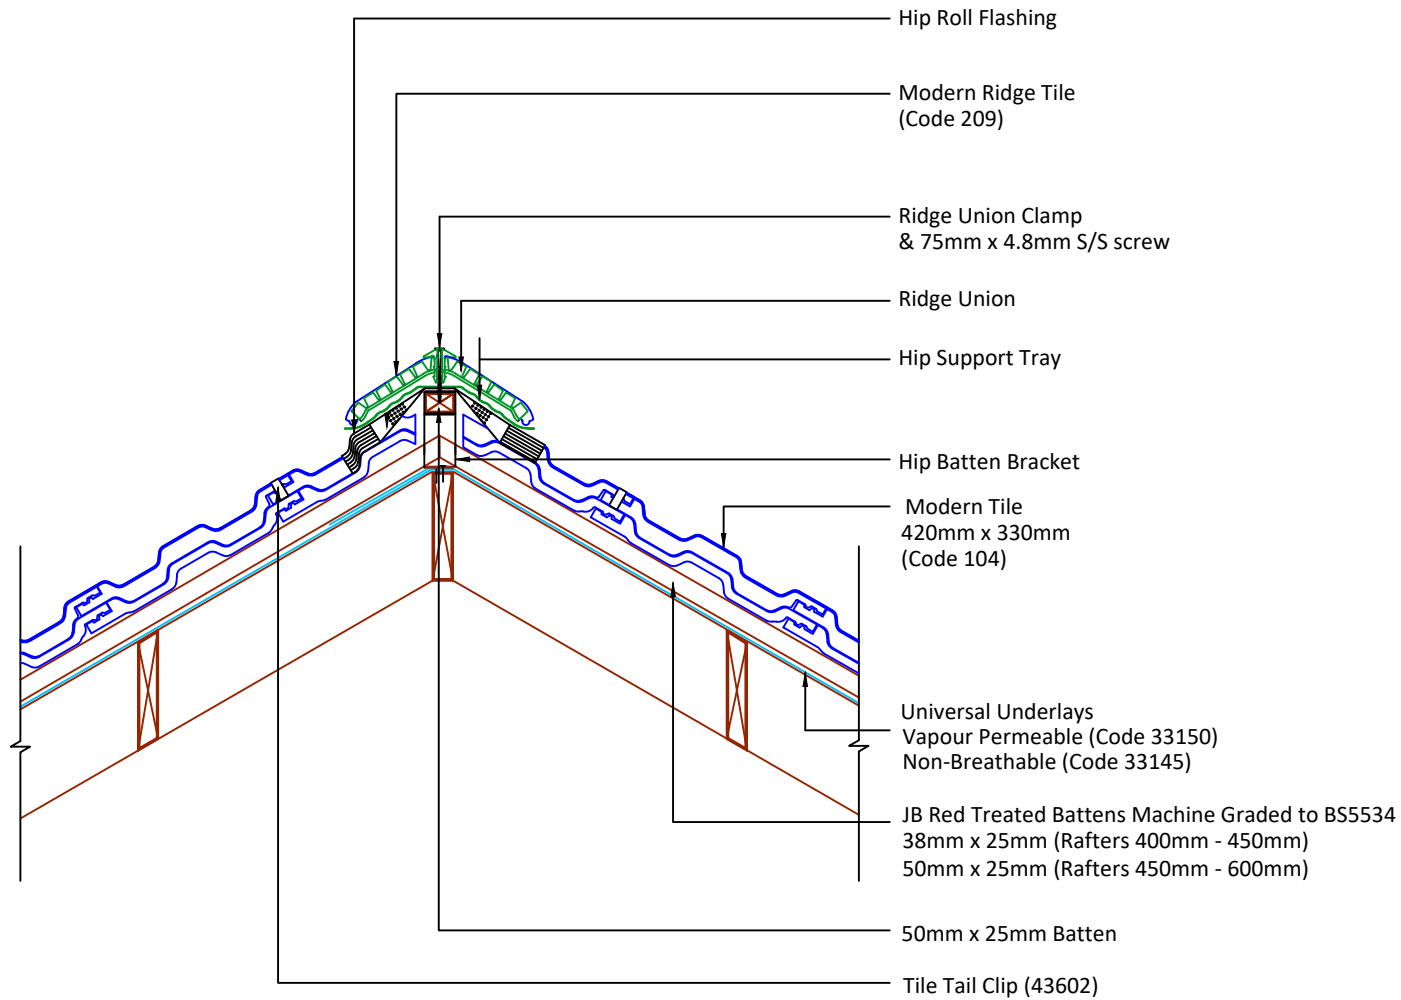

 Tilefix
  Specrite
 Estimator
  BIM

Visit marley.co.uk/technical-services for a full suite of online tools to help with your roof design, specification and fixing.

Feel free to talk to our experts at any time on 01283 722588.

Associated products & fixings

Ludlow Major Aluminium Nail Pack
Code 30371 (500g)

Ludlow Major SoloFix Tile Clips
Code 30440 (100 Pack)
Code 30430 (500 Pack)

Tile Head Clips
Code 43604 (20 Pack)

Tile Tail Clips
Code 43602 (20 Clips)

DRAWING NUMBER

51010500

DRAWING REVISION

B

DRAWING TITLE

HipFast Dry Hip - Modern

SCALE

1:10