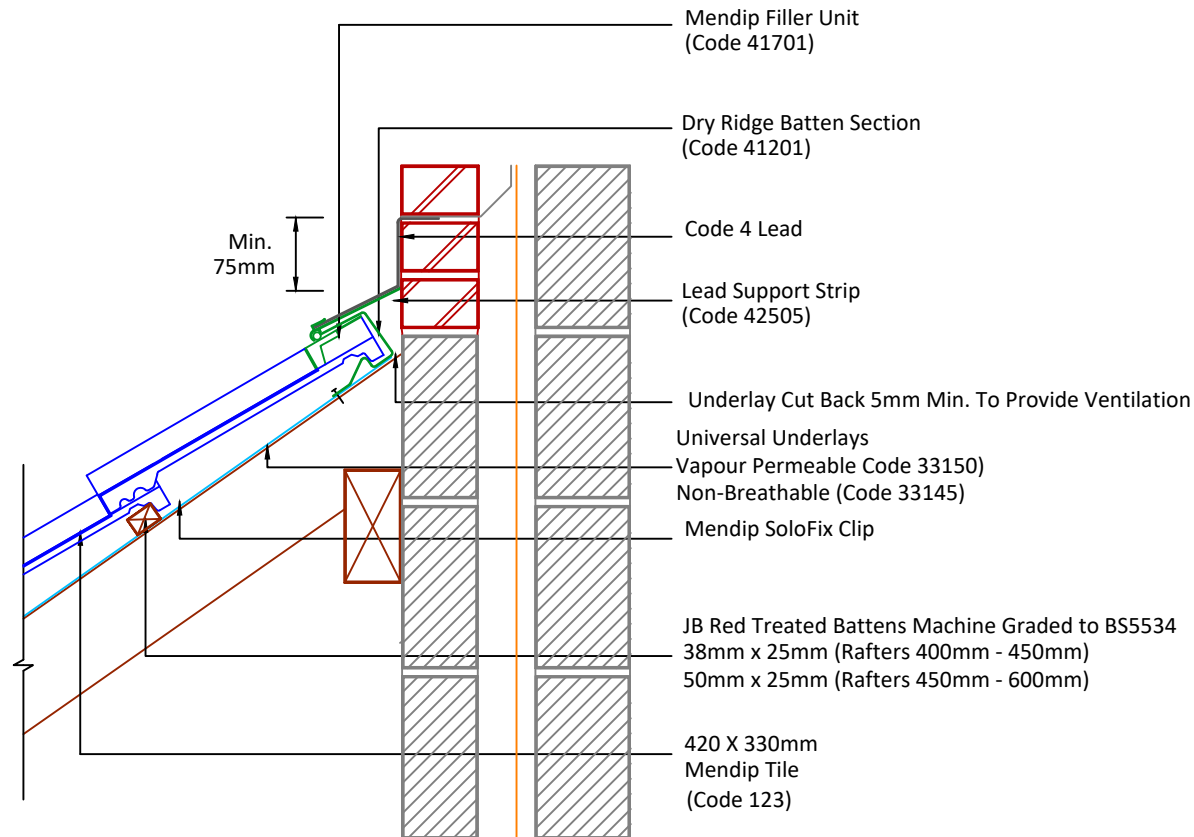

Tilefix Specrite
Estimator BIM

Visit marley.co.uk/technical-services for a full suite of online tools to help with your roof design, specification and fixing.

Feel free to talk to our experts at any time on 01283 722588.

Associated products & fixings

Mendip Aluminium Nail Pack
Code 30352 (500g)

Mendip SoloFix Tile Clips
Code 30442 (100 Pack)
Code 30432 (500 Pack)

Mendip Eave Clip & Nail Packs
Code 30276 (100 No)

DRAWING NUMBER
67512335

DRAWING REVISION
B

DRAWING TITLE

Top Edge Ventilated Abutment

SCALE

1:10

Mendip