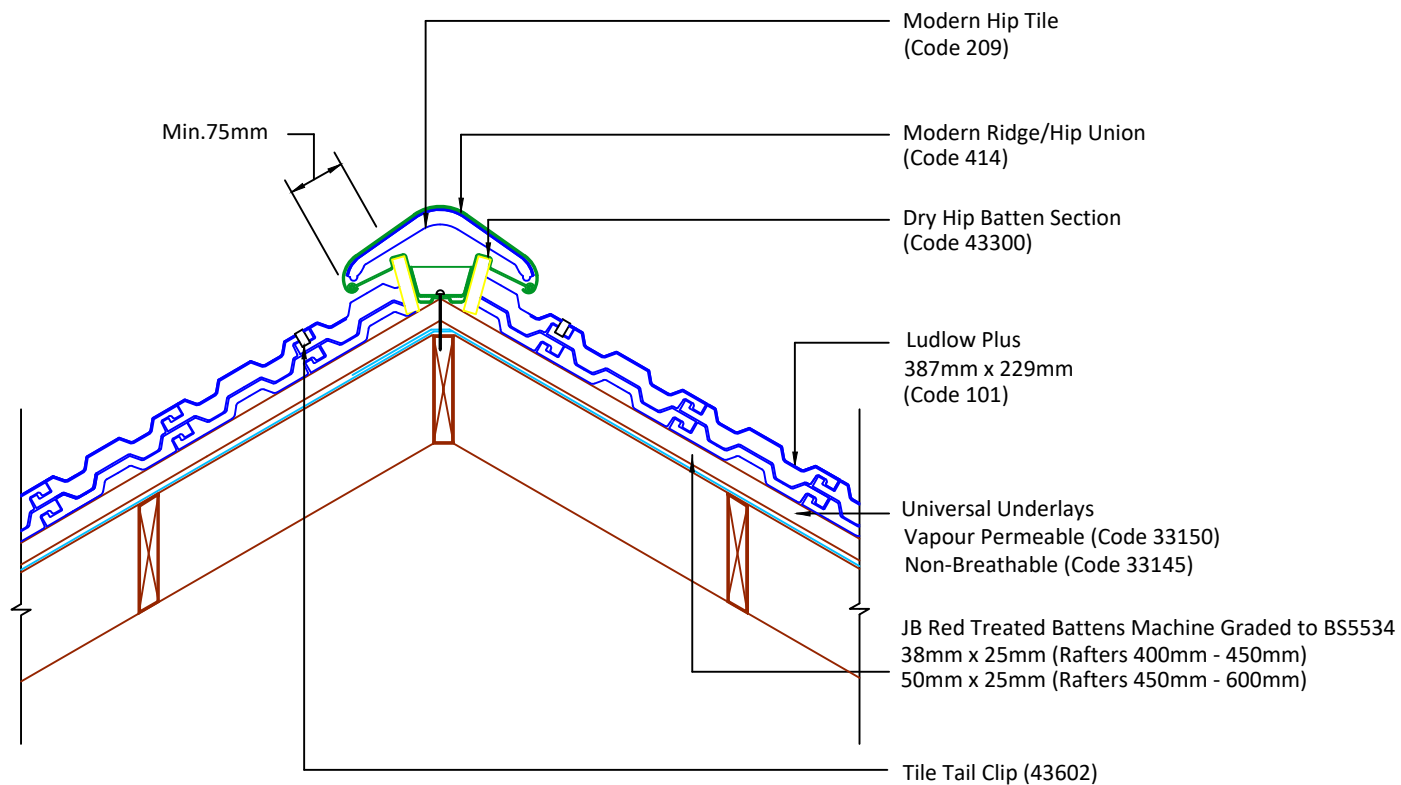

Tilefix   Specrite

Estimator   BIM

Visit marley.co.uk/technical-services for a full suite of online tools to help with your roof design, specification and fixing.

Feel free to talk to our experts at any time on 01283 722588.

Associated products & fixings

Ludlow Plus Aluminium Nail Pack
Code 30350 (500g)

Tile Head Clips
Code 43604 (20 Pack)

Tile Tail Clips
Code 43602 (Pack 20)

Dry Hip Fixing Kit
Code 54360

DRAWING NUMBER
50610100

DRAWING REVISION
B

DRAWING TITLE

Dry Hip System - Modern

SCALE

1:10

Ludlow Plus