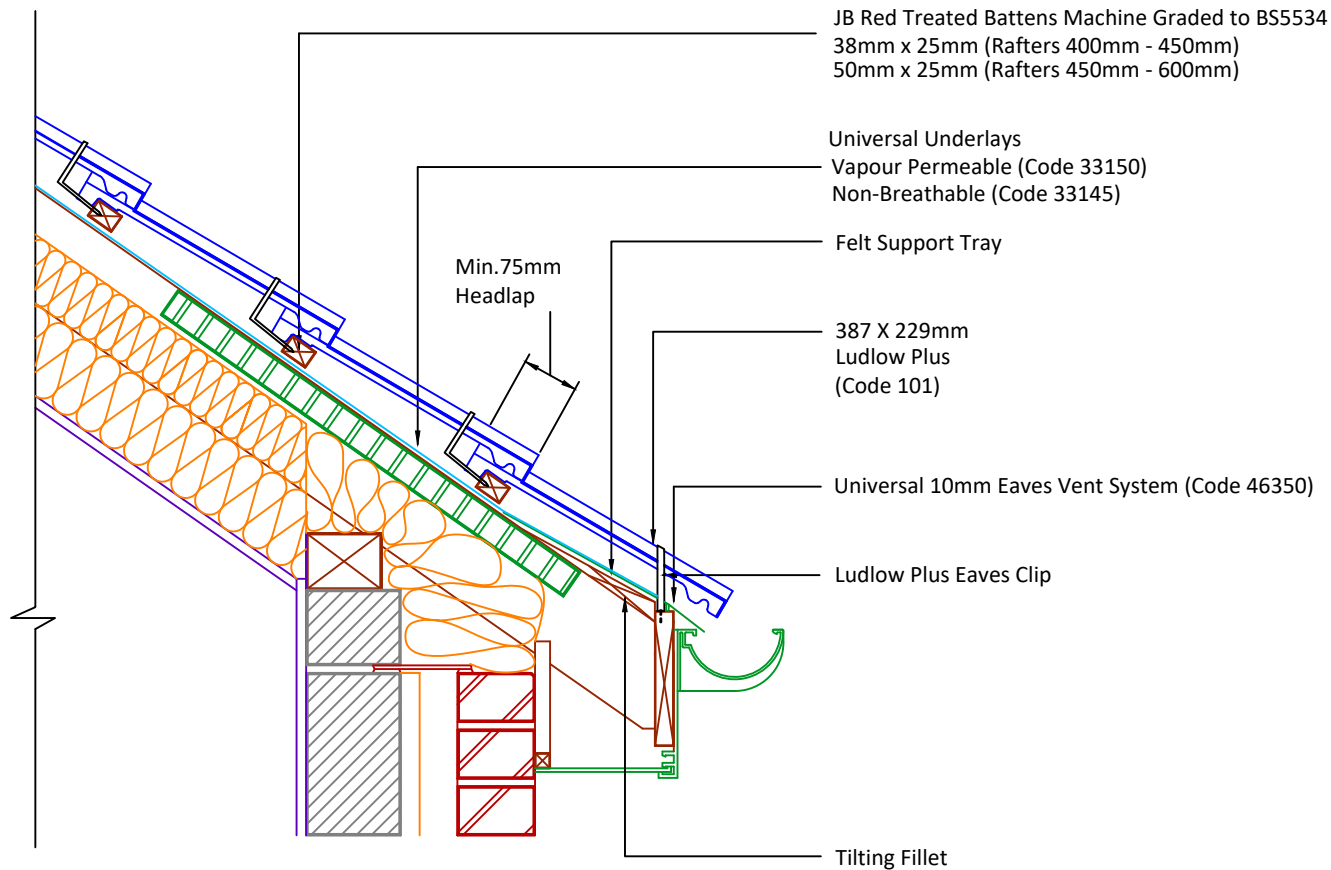

Tilefix Specrite

Estimator BIM

Visit marley.co.uk/technical-services for a full suite of online tools to help with your roof design, specification and fixing.

Feel free to talk to our experts at any time on 01283 722588.

Associated products & fixings

Ludlow Plus Aluminium Nail Pack
Code 30350 (500g)

Ludlow Plus SoloFix Tile Clips
Code 30440 (100 Pack)
Code 30430 (500 Pack)

Ludlow Plus Eave Clip & Nail Packs
Code 30277 (100 No)

Continuous Rafter Roll (2x6 metre)
(Available for purchase separately)
Code 46323

DRAWING NUMBER
35310135

DRAWING REVISION
B

DRAWING TITLE

Fascia Ventilated Eaves 10mm - Cold Roof

SCALE

1:10

Ludlow
Plus