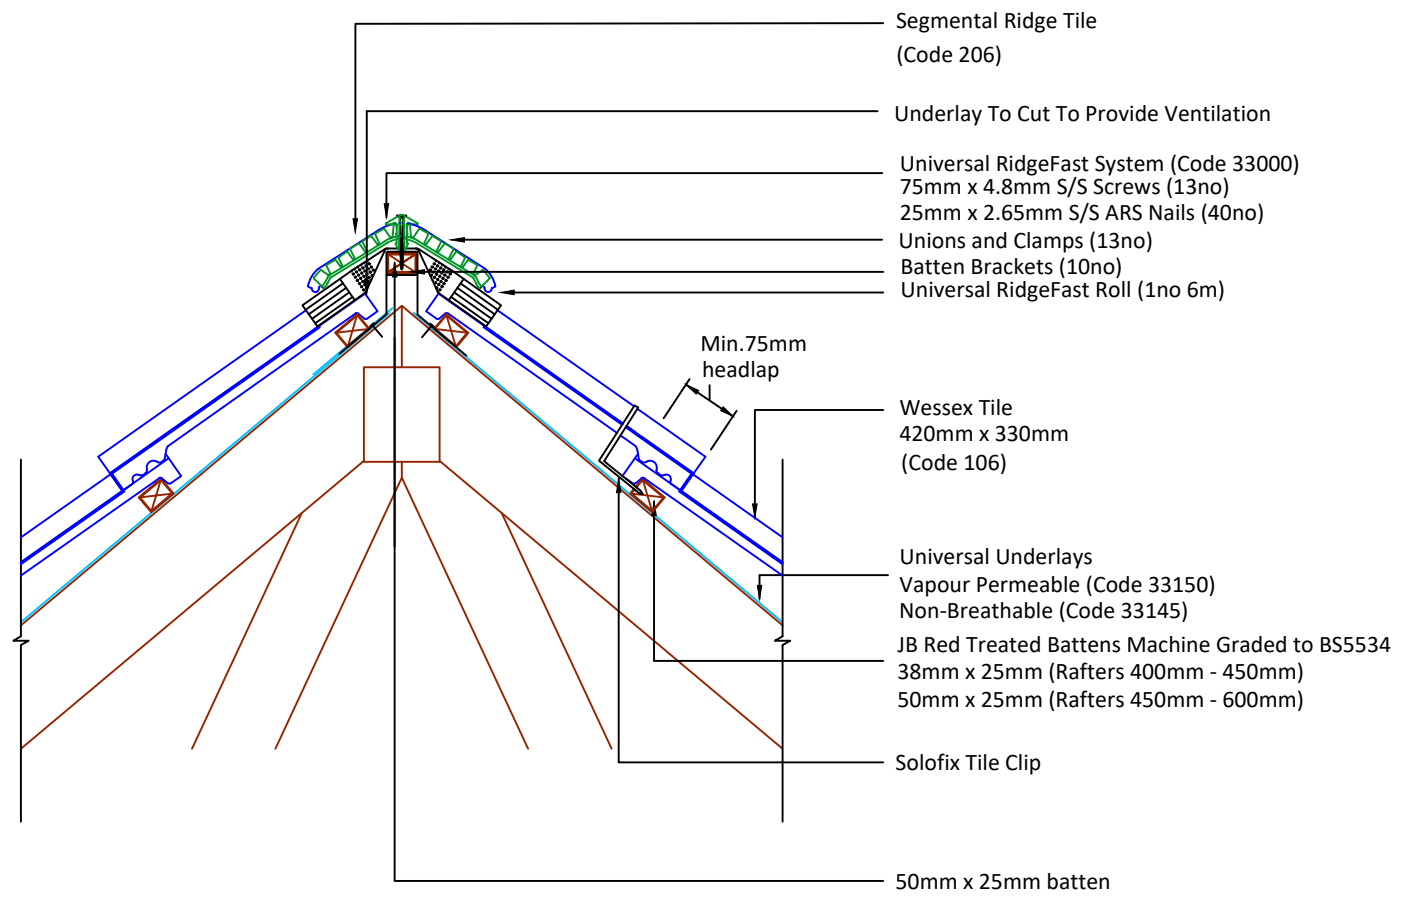

Feel free to talk to our experts at any time on 01283 722588.

Associated products & fixings

- Wessex SoloFix Clips
- Code 30442 (100 Pack)
- Code 30432 (500 Pack)

DRAWING NUMBER	79110640
DRAWING REVISION	B

DRAWING TITLE	RidgeFast Dry Ventilated Ridge - Modern
---------------	---

SCALE	1:10
-------	------

Wessex