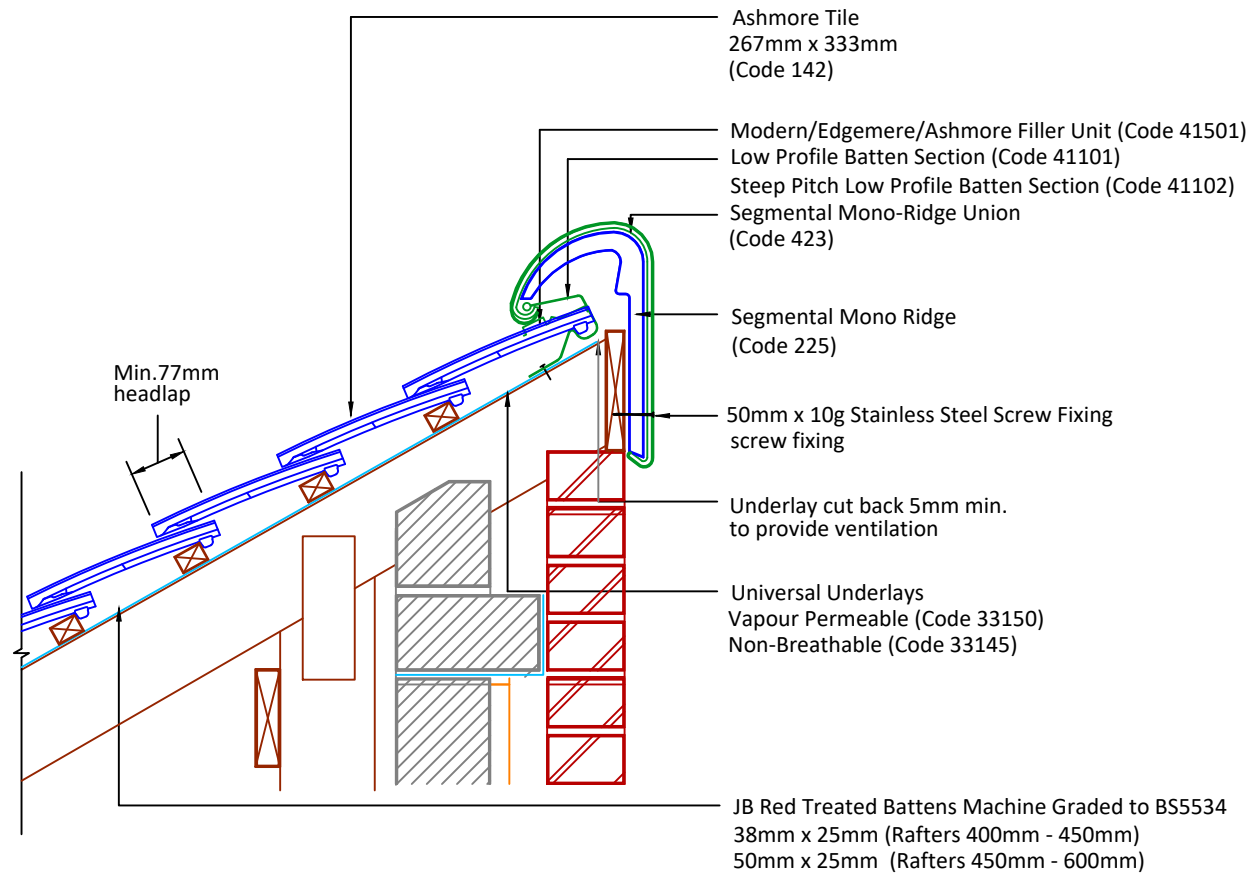

▲ Tilefix ▲ Specrite
▲ Estimator ▲ BIM

Visit marley.co.uk/technical-services for a full suite of online tools to help with your roof design, specification and fixing.

Feel free to talk to our experts at any time on 01283 722588.

Associated products & fixings

Ashmore Aluminium Nail Pack
Code 30398 (500g)

Ashmore Solo Clip
Code 30141 (250 Pack)

Batten Section Fixing Kit
Code 41000

DRAWING NUMBER
77014240

DRAWING REVISION
B

DRAWING TITLE

Dry Ventilated Mono-Ridge - Segmental

SCALE

1:10

Ashmore