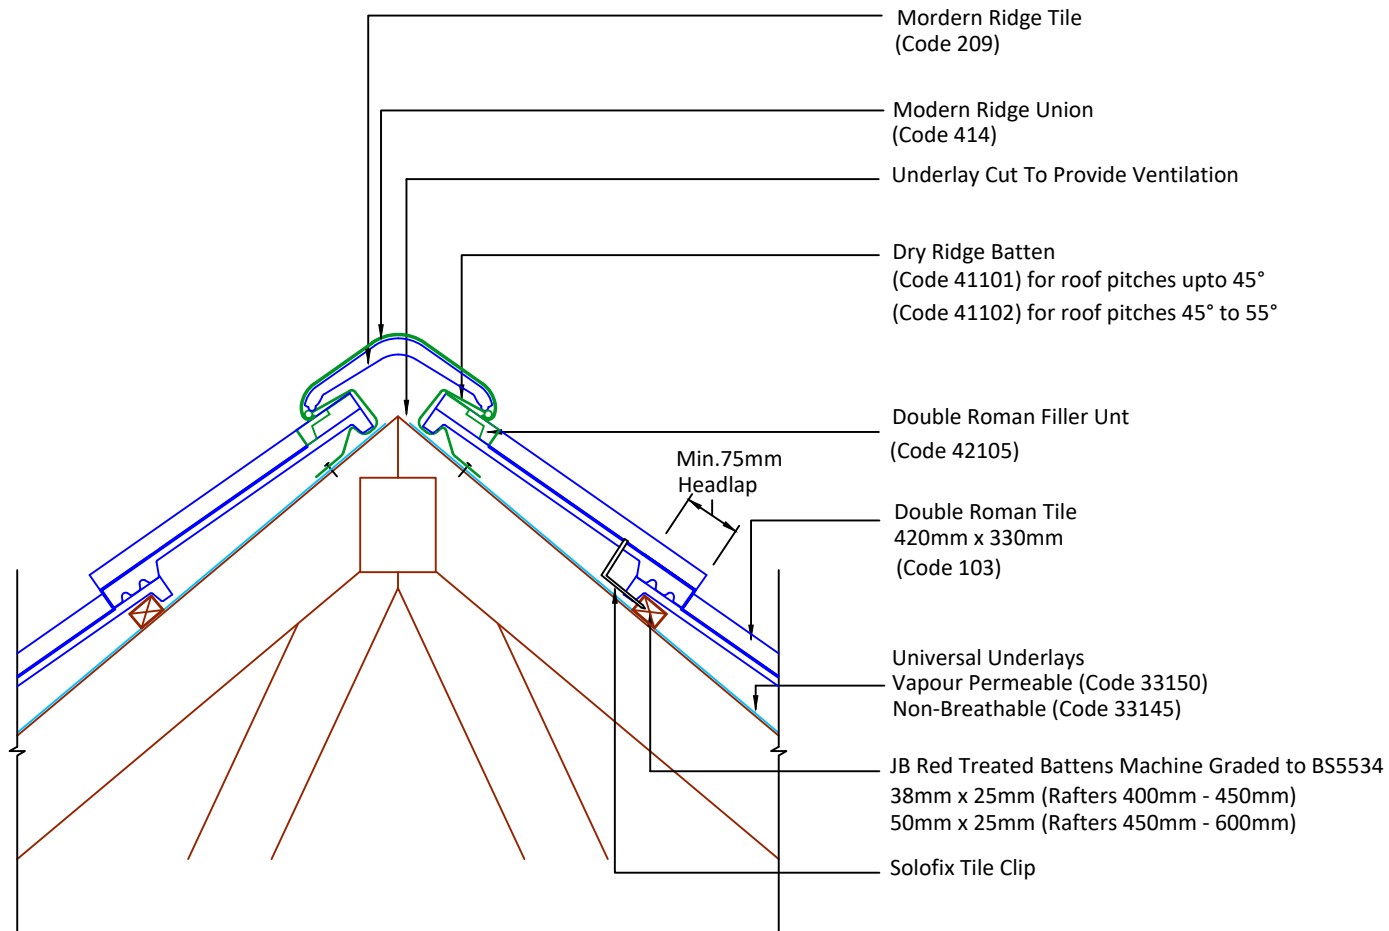

Tilefix Specrite
Estimator BIM

Visit marley.co.uk/technical-services for a full suite of online tools to help with your roof design, specification and fixing.

Feel free to talk to our experts at any time on 01283 722588.

Associated products & fixings

Double Roman Aluminium Nail Pack
Code 30351 (500g)

Double Roman SoloFix Tile Clips
Code 30443 (100 Pack)
Code 30433 (500 Pack)

Batten Section Fixing Kit
Code 41000

Modern Ridge Union
Code 414

DRAWING NUMBER

70110340

DRAWING REVISION

B

DRAWING TITLE

Dry Ventilated Ridge - Modern

SCALE

1:10

Double Roman