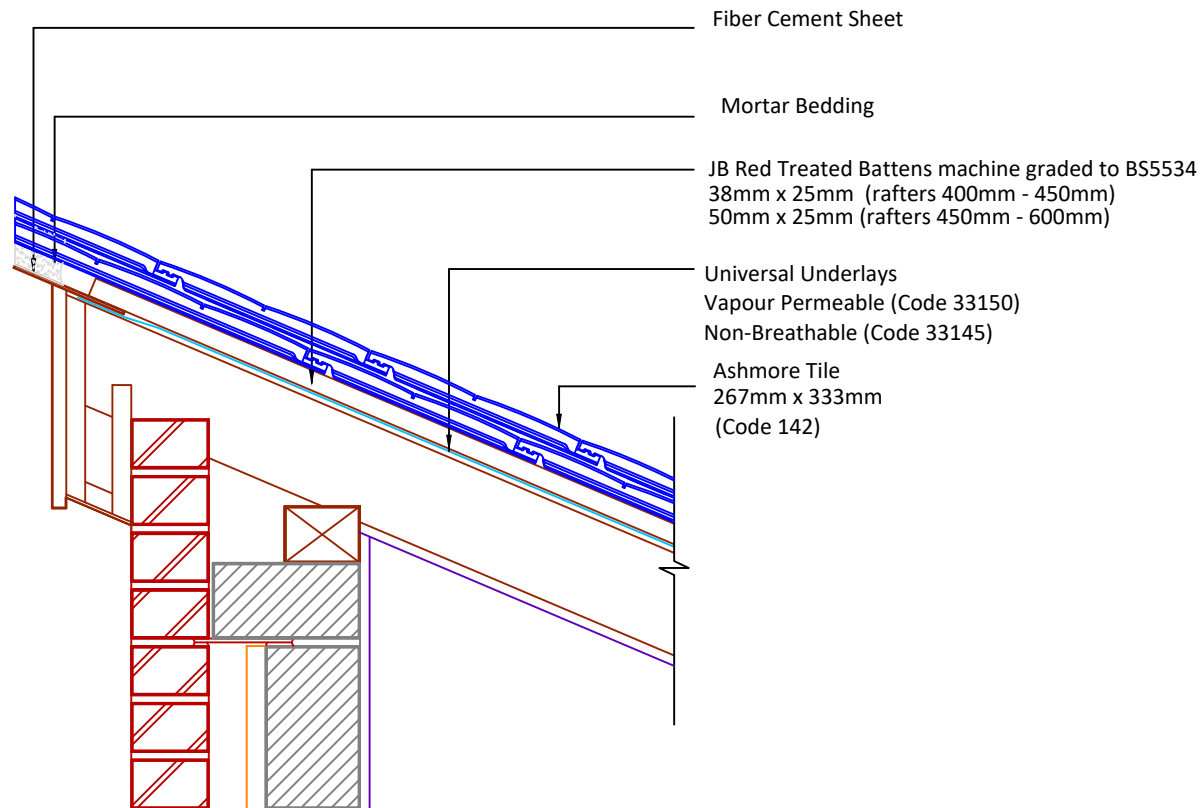

▲ Tilefix ▲ Specrite

▲ Estimator ▲ BIM

Visit marley.co.uk/technical-services for a full suite of online tools to help with your roof design, specification and fixing.

Feel free to talk to our experts at any time on 01283 722588.

Associated products & fixings

Ashmore Aluminium Nail Pack
Code 30398 (500g)

Ashmore Stainless Steel Tile Clip
Code 30130 (100 Pack)

Ashmore RH Verge Clip & Nail Pack
Code 30263 (50 Pack)

Ashmore LH Verge Clip & Nail Pack
Code 30263 (50 Pack)

DRAWING NUMBER
45314200

DRAWING REVISION
A

DRAWING TITLE

Mortar Bedded Raking Verge with Nailed Fibre Cement Undercloak LH

SCALE

1:10

Ashmore