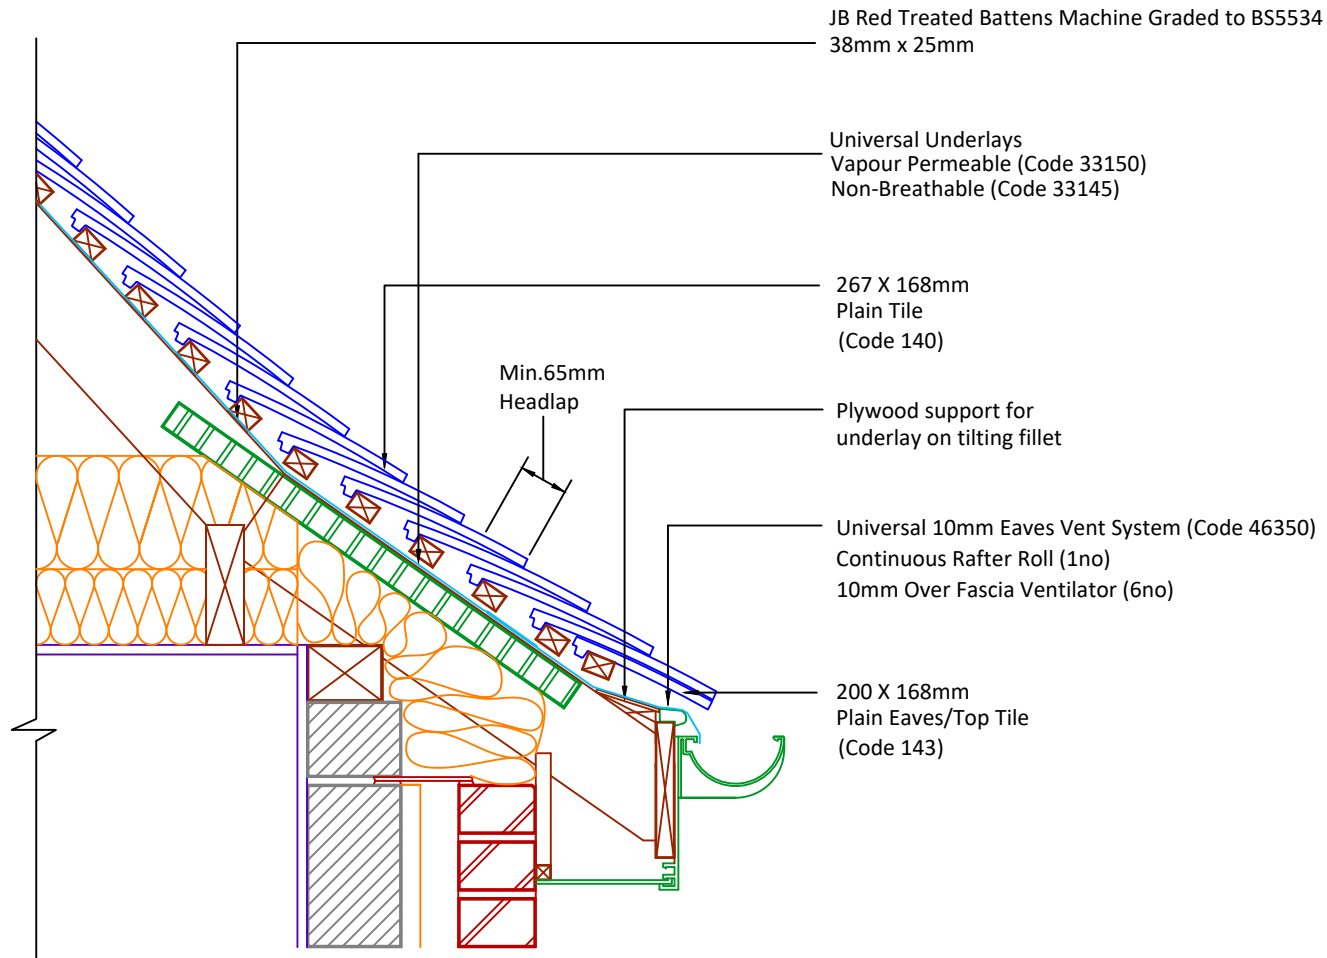

▲ Tilefix ▲ Specrite
▲ Estimator ▲ BIM

Visit marley.co.uk/technical-services for a full suite of online tools to help with your roof design, specification and fixing.

Feel free to talk to our experts at any time on 01283 722588.

Associated products & fixings

Plain Aluminium Nail Pack
Code 30348 (500g)

DRAWING NUMBER
80614040

DRAWING REVISION
A

DRAWING TITLE

Sprocket - Tiling Change of Pitch

SCALE

1:10

Plain