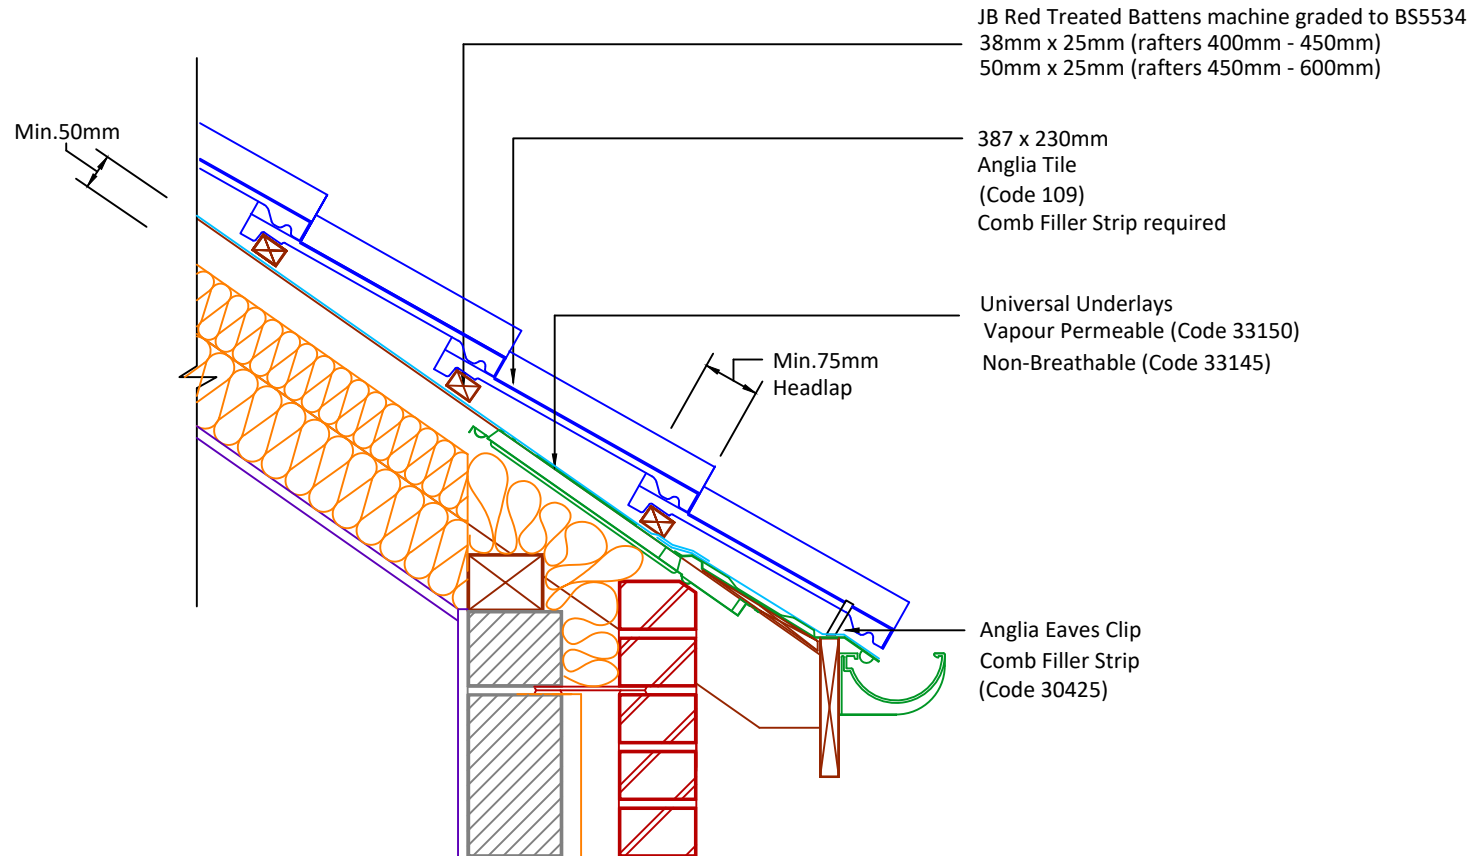

▲ Tilefix ▲ Specrite

▲ Estimator ▲ BIM

Visit marley.co.uk/technical-services for a full suite of online tools to help with your roof design, specification and fixing.

Feel free to talk to our experts at any time on 01283 722588.

Associated products & fixings

Anglia Aluminium Nail Pack
Code 30349 (500g)

Anglia SoloFix Tile Clips
Code 30444 (100 Pack)
Code 30434 (500 Pack)

Anglia Eave Clip & Nail Packs
Code 30274 (100 No)

Continuous Rafter Roll (2x6 metre)
(Available for purchase separately)
Code 46323

JB Red Treated Battens machine graded to BS5534
38mm x 25mm (rafters 400mm - 450mm)
50mm x 25mm (rafters 450mm - 600mm)

387 x 230mm
Anglia Tile
(Code 109)
Comb Filler Strip required

Universal Underlays
Vapour Permeable (Code 33150)
Non-Breathable (Code 33145)

Anglia Eaves Clip
Comb Filler Strip
(Code 30425)

DRAWING NUMBER
36018635

DRAWING REVISION
A

DRAWING TITLE

25mm Open Ventilated Eaves

SCALE

1:10

Anglia