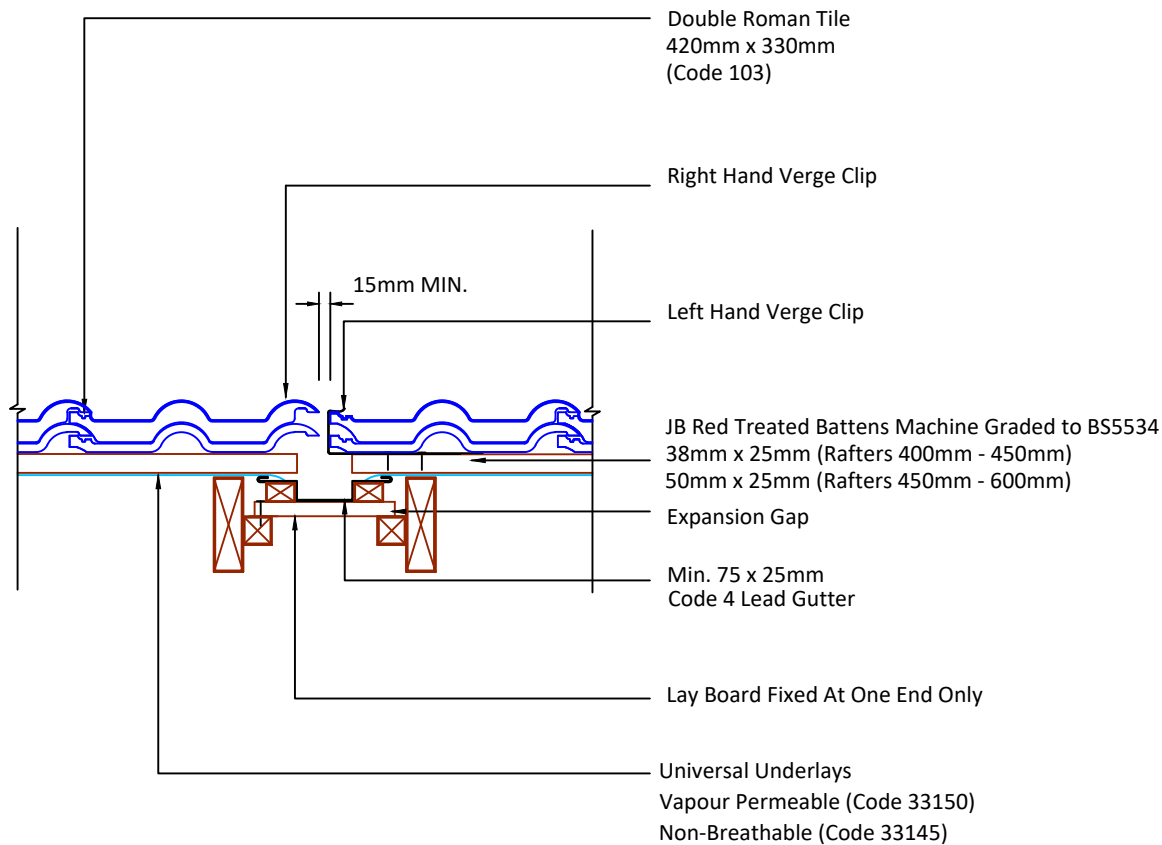

Feel free to talk to our experts at any time on 01283 722588.

Associated products & fixings

Double Roman Aluminium Nail Pack  
Code 30351 (500g)

Double Roman SoloFix Tile Clips  
Code 30443 (100 Pack)  
Code 30433 (500 Pack)

Double Roman RH Verge  
Clip & Nail Pack  
Code 30289 (50 Pack)

Double Roman LH Verge  
Clip & Nail Pack  
Code 30290 (50 Pack)

DRAWING NUMBER  
82010300

DRAWING REVISION  
A

DRAWING TITLE

Lead Expansion Joint

SCALE

1:10

Double  
Roman