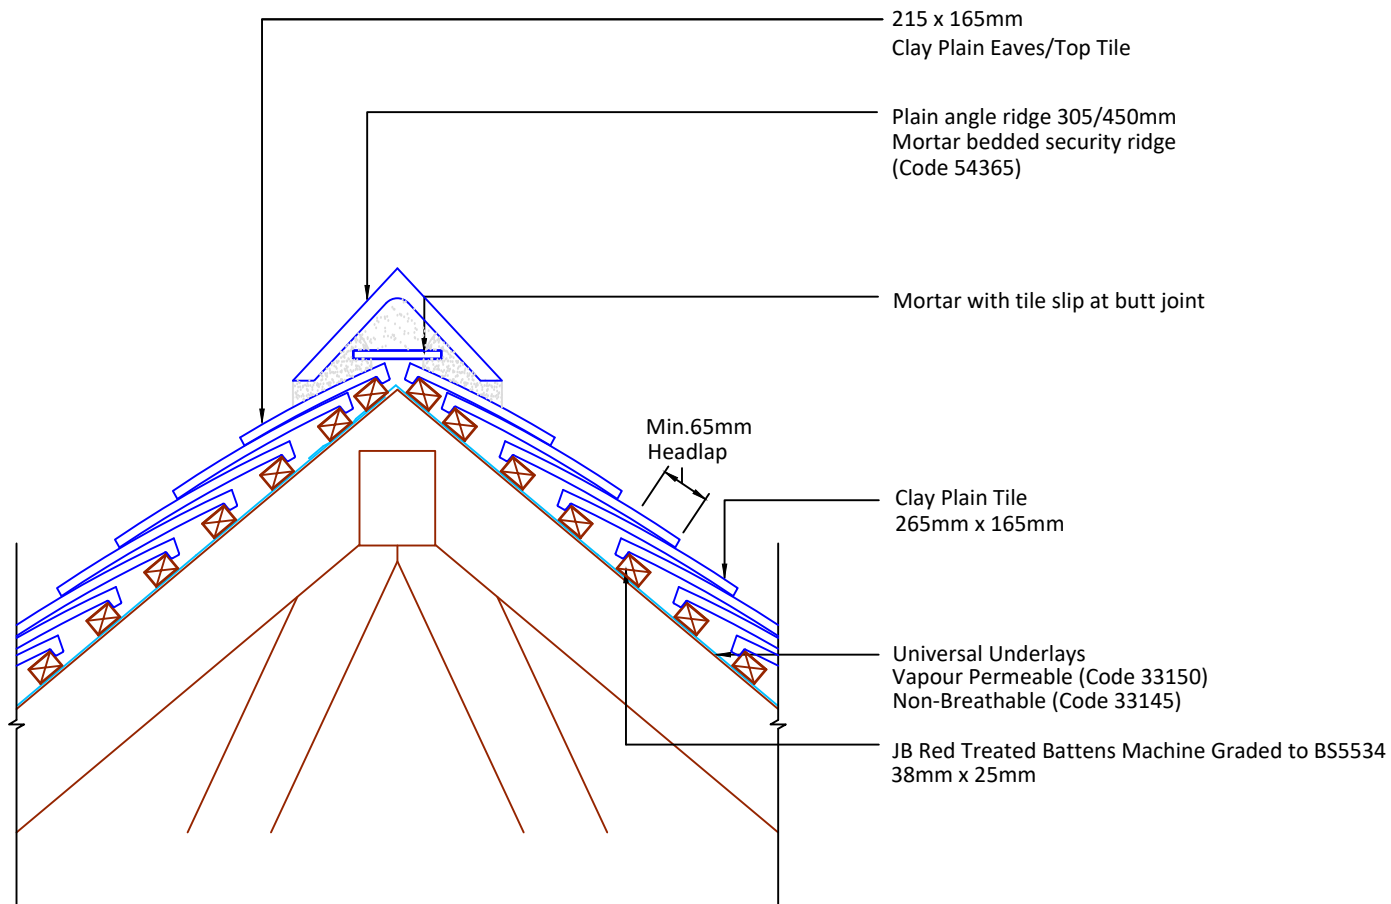

Tilefix Specrite
Estimator BIM

Visit marley.co.uk/technical-services for a full suite of online tools to help with your roof design, specification and fixing.

Feel free to talk to our experts at any time on 01283 722588.

Associated products & fixings

Plain Aluminium Nail Pack
Code 30348 (500g)

DRAWING NUMBER
747CPT40

DRAWING REVISION
A

DRAWING TITLE

Mortar Bedded Ridge - Plain Angle

SCALE

1:10

Clay Plain