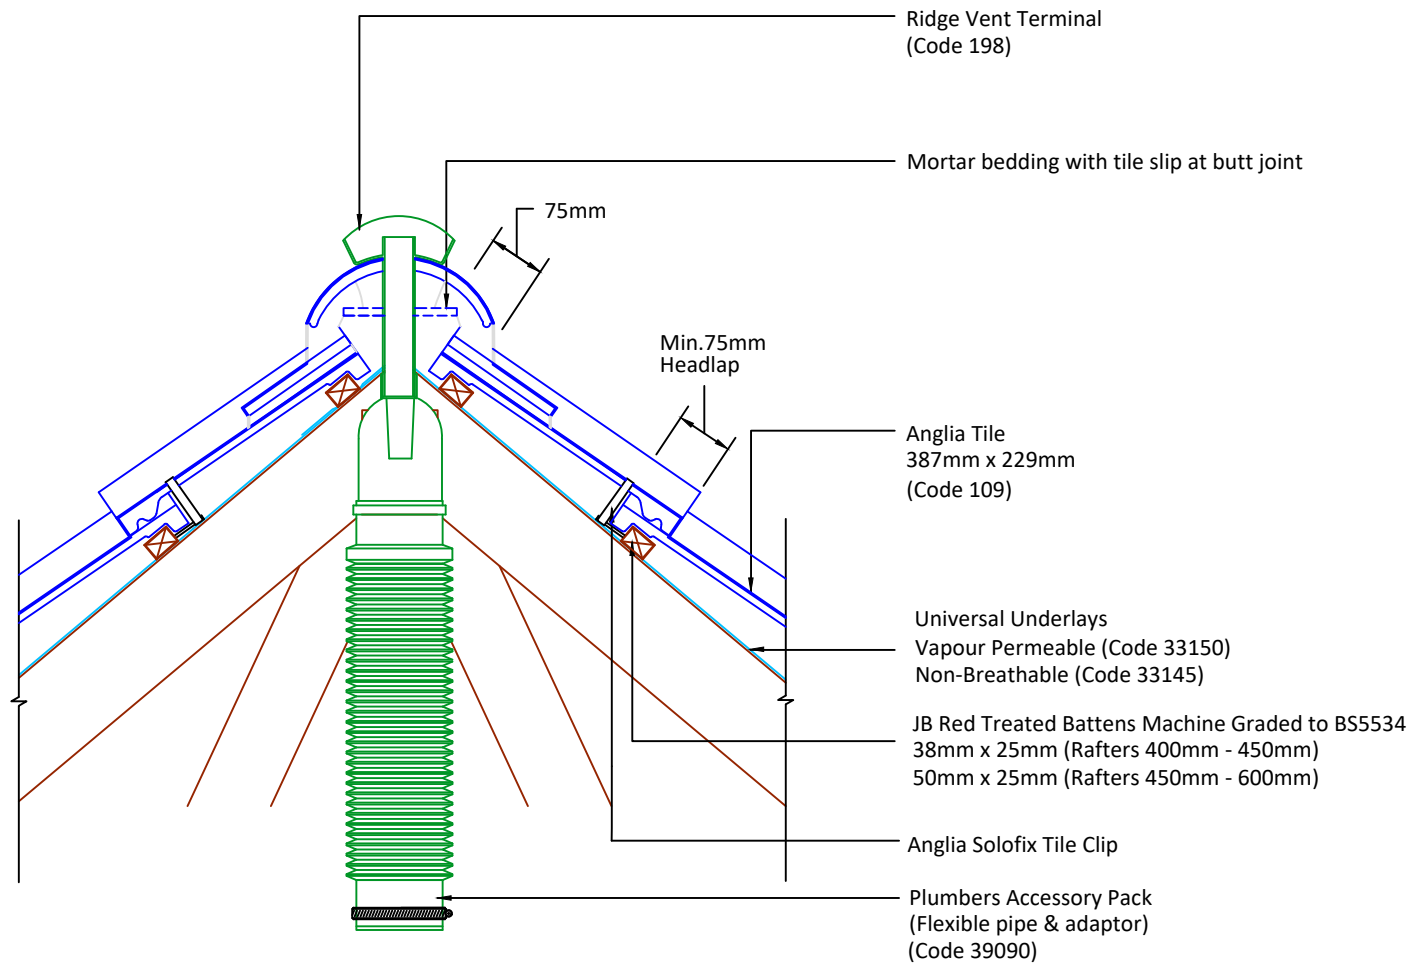

▲ Tilefix

▲ Specrite

▲ Estimator

▲ BIM

Visit marley.co.uk/technical-services for a full suite of online tools to help with your roof design, specification and fixing.

Feel free to talk to our experts at any time on 01283 722588.

Associated products & fixings

Anglia Aluminium Nail Pack
Code 30349 (500g)

Anglia SoloFix Tile Clips
Code 30444 (100 Pack)
Code 30434 (500 Pack)

DRAWING NUMBER
86218640

DRAWING TITLE

Extract Ventilation - Mortar Bedded

SCALE

1:10

DRAWING REVISION
A

Anglia