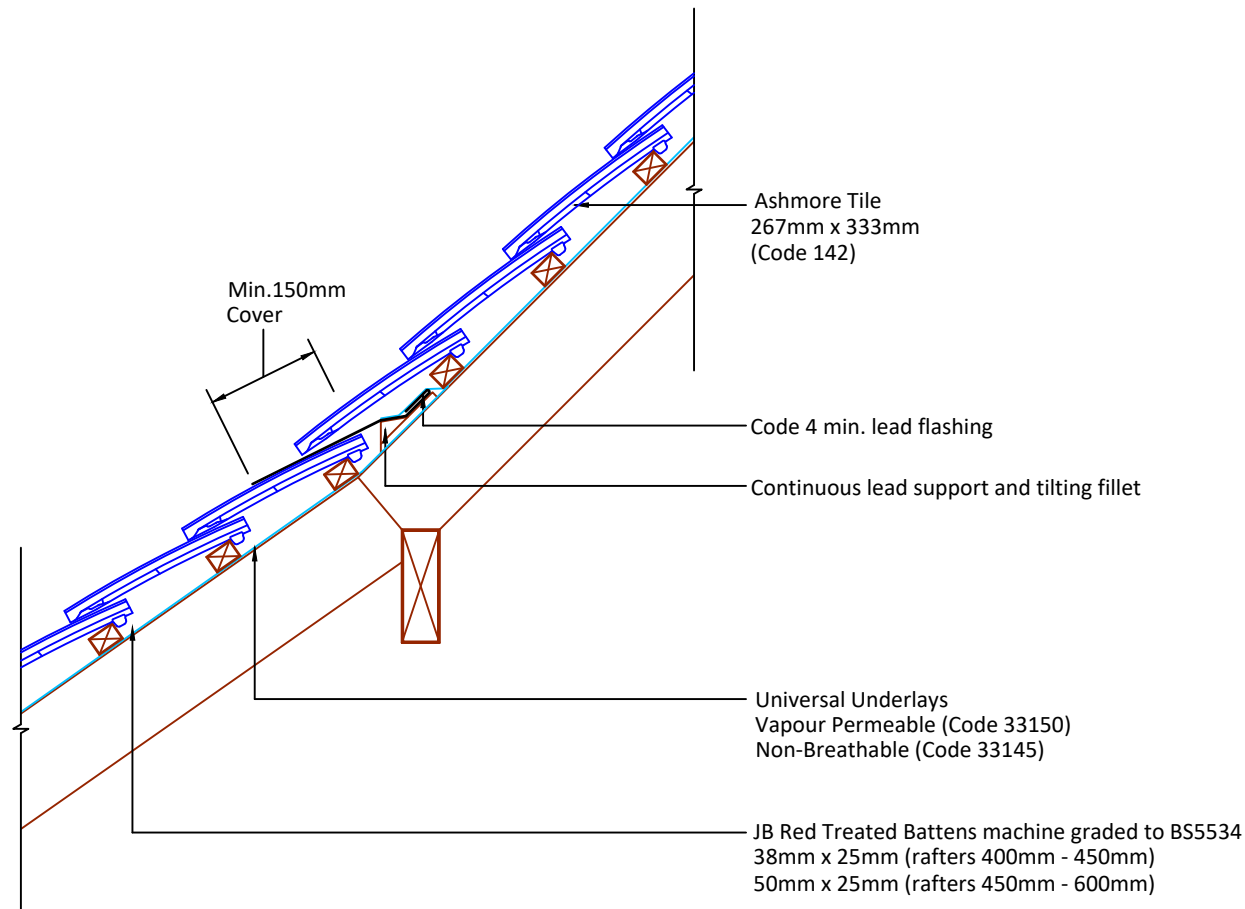

▲ Tilefix ▲ Specrite
▲ Estimator ▲ BIM

Visit marley.co.uk/technical-services for a full suite of online tools to help with your roof design, specification and fixing.

Feel free to talk to our experts at any time on 01283 722588.

Associated products & fixings

Ashmore Aluminium Nail Pack
Code 30398 (500g)

Ashmore Stainless Steel Tile Clip
Code 30130 (100 Pack)

Ashmore RH Verge Clip & Nail Pack
Code 30263 (50 Pack)

Ashmore LH Verge Clip & Nail Pack
Code 30263 (50 Pack)

DRAWING NUMBER
80014235

DRAWING REVISION
A

DRAWING TITLE

Change of Roof Pitch

SCALE

1:10

Ashmore