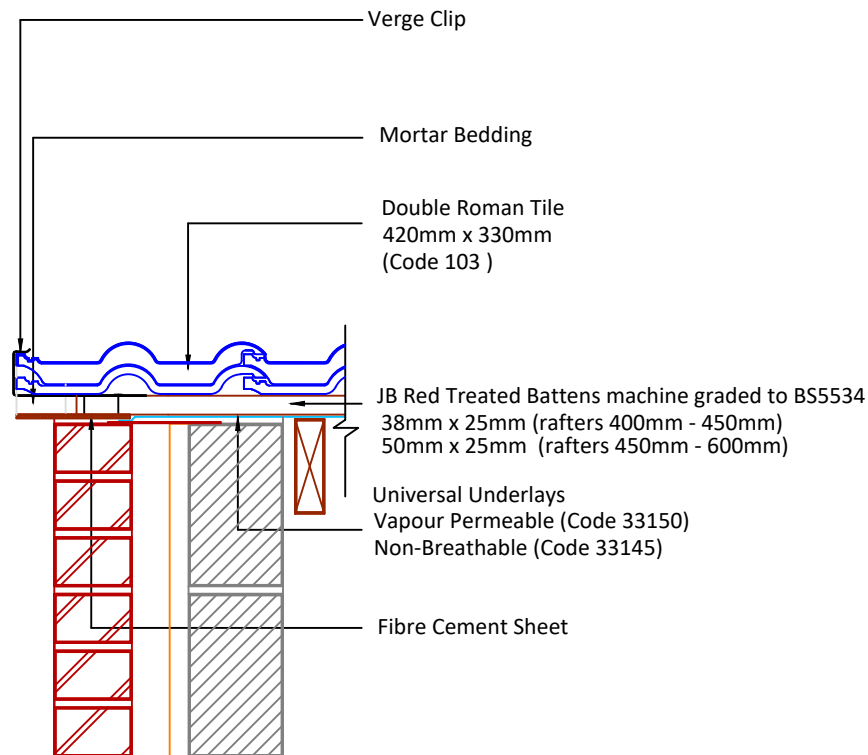

Tilefix Specrite

Estimator BIM

Visit [marley.co.uk/technical-services](http://marley.co.uk/technical-services) for a full suite of online tools to help with your roof design, specification and fixing.

Feel free to talk to our experts at any time on 01283 722588.

Associated products & fixings

Double Roman Aluminium Nail Pack  
Code 30351 (500g)

Double Roman SoloFix Tile Clips  
Code 30443 (100 Pack)  
Code 30433 (500 Pack)

Double Roman RH Verge  
Clip & Nail Pack  
Code 30289 (50 Pack)

Double Roman LH Verge  
Clip & Nail Pack  
Code 30290 (50 Pack)

DRAWING NUMBER  
44510300

DRAWING REVISION  
A

DRAWING TITLE

Mortar Bedded Verge with Bedded Fibre Cement Undercloak - LH

SCALE

1:10

Double  
Roman