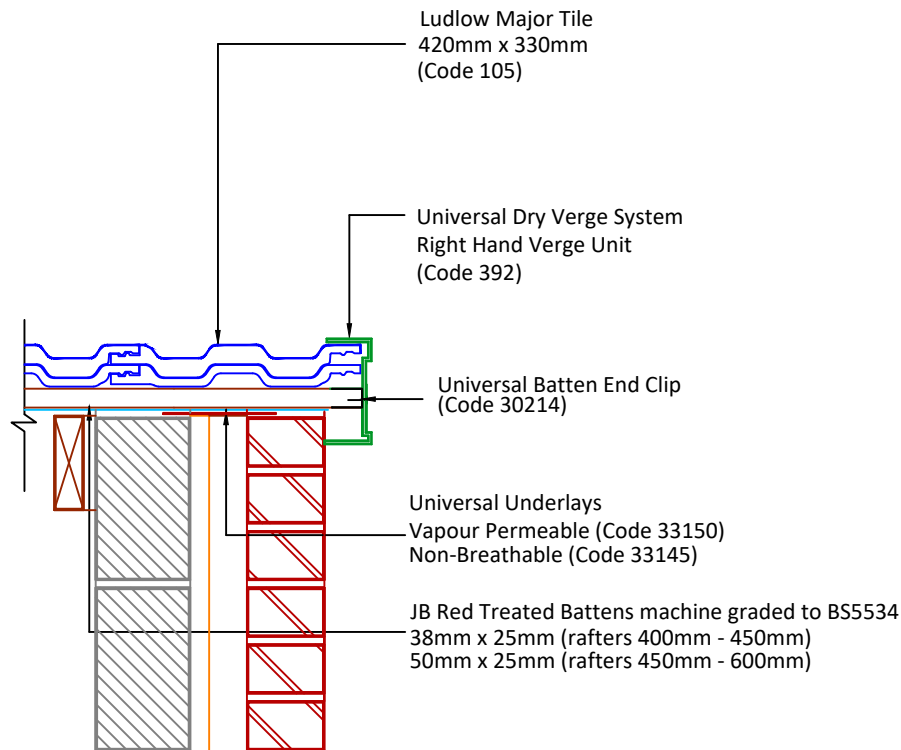

Tilefix Specrite
Estimator BIM

Visit marley.co.uk/technical-services for a full suite of online tools to help with your roof design, specification and fixing.

Feel free to talk to our experts at any time on 01283 722588.

Associated products & fixings

Ludlow Major Aluminium Nail Pack
Code 30371 (500g)

Ludlow Major SoloFix Tile Clips
Code 30440 (100 Pack)
Code 30430 (500 Pack)

Universal Batten End Clips
Code 30214 (Pack 56)

Universal Dry Verge Starter Kit
Code 53931

DRAWING NUMBER
41410500

DRAWING REVISION
B

DRAWING TITLE

Universal Dry Verge to Brickwork RH

SCALE

1:10

Ludlow
Major