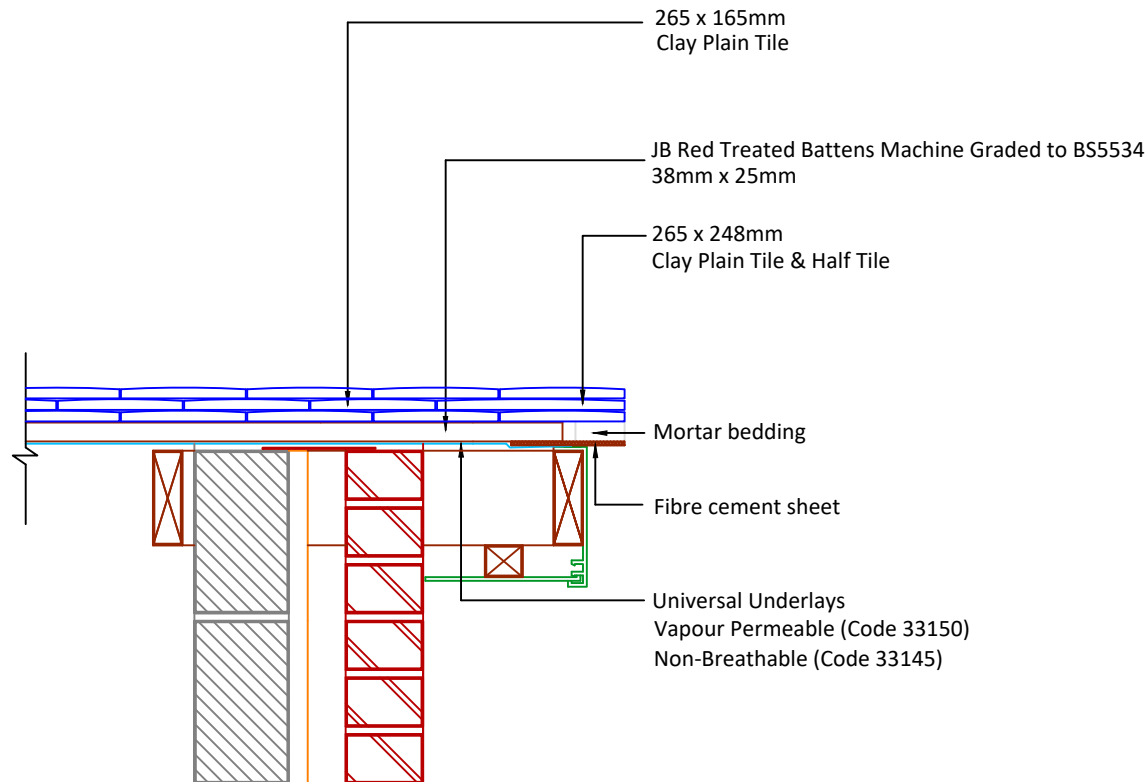

Feel free to talk to our experts at any time on 01283 722588.

Associated products & fixings

Plain Aluminium Nail Pack  
Code 30348 (500g)

DRAWING NUMBER  
456CPT00

DRAWING REVISION  
A

DRAWING TITLE

Mortar Bedded Verge with Nailed Fibre Cement Undercloak - RH

SCALE

1:10

Clay Plain