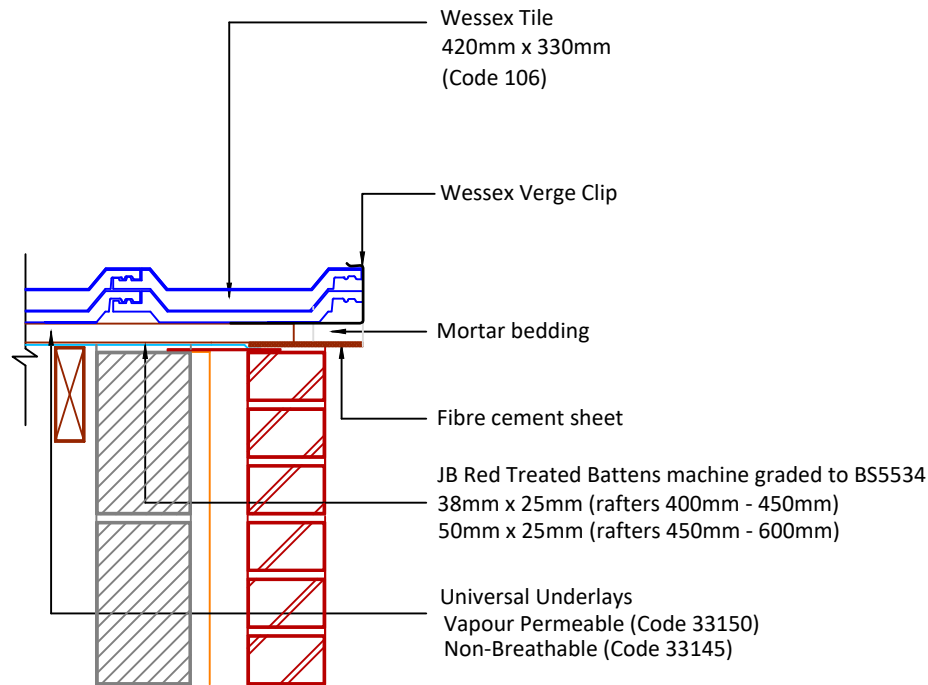

▲ Tilefix ▲ Specrite
▲ Estimator ▲ BIM

Visit marley.co.uk/technical-services for a full suite of online tools to help with your roof design, specification and fixing.

Feel free to talk to our experts at any time on 01283 722588.

Associated products & fixings

Wessex SoloFix Tile Clips
Code 30442 (100 Pack)
Code 30432 (500 Pack)

Wessex Verge Clip & Nail Pack
Code 30286 (50 Pack)

DRAWING NUMBER
44610600

DRAWING REVISION
A

DRAWING TITLE

Mortar Bedded Verge with Bedded Fibre Cement Undercloak - RH

SCALE

1:10

Wessex